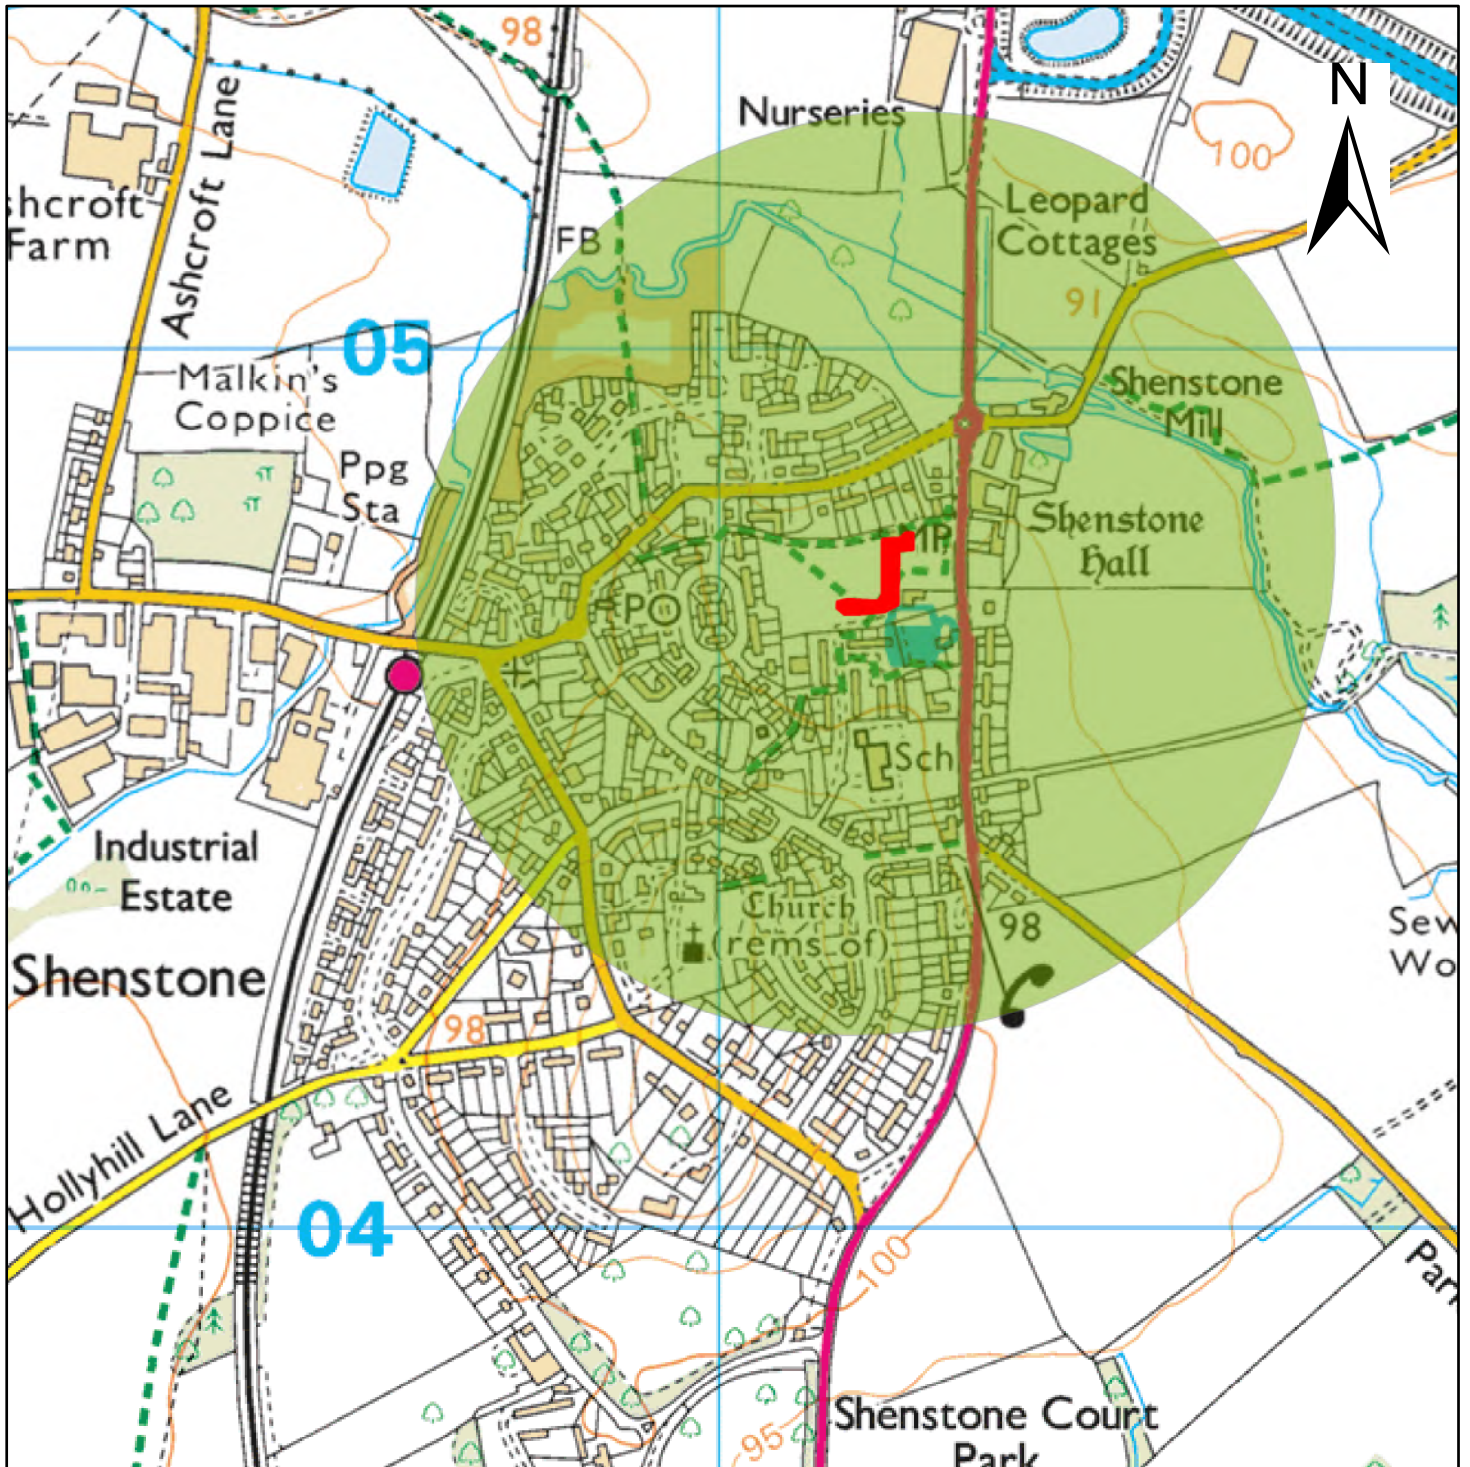

© Crown Copyright. Database Rights 2020 Lichfield District Council. Licence No : 100017765.

Legend

- Lichfield District boundary
- Equipped Play
- Equipped play 480m buffer (10 min walk)

Lichfield
district council
www.lichfielddc.gov.uk