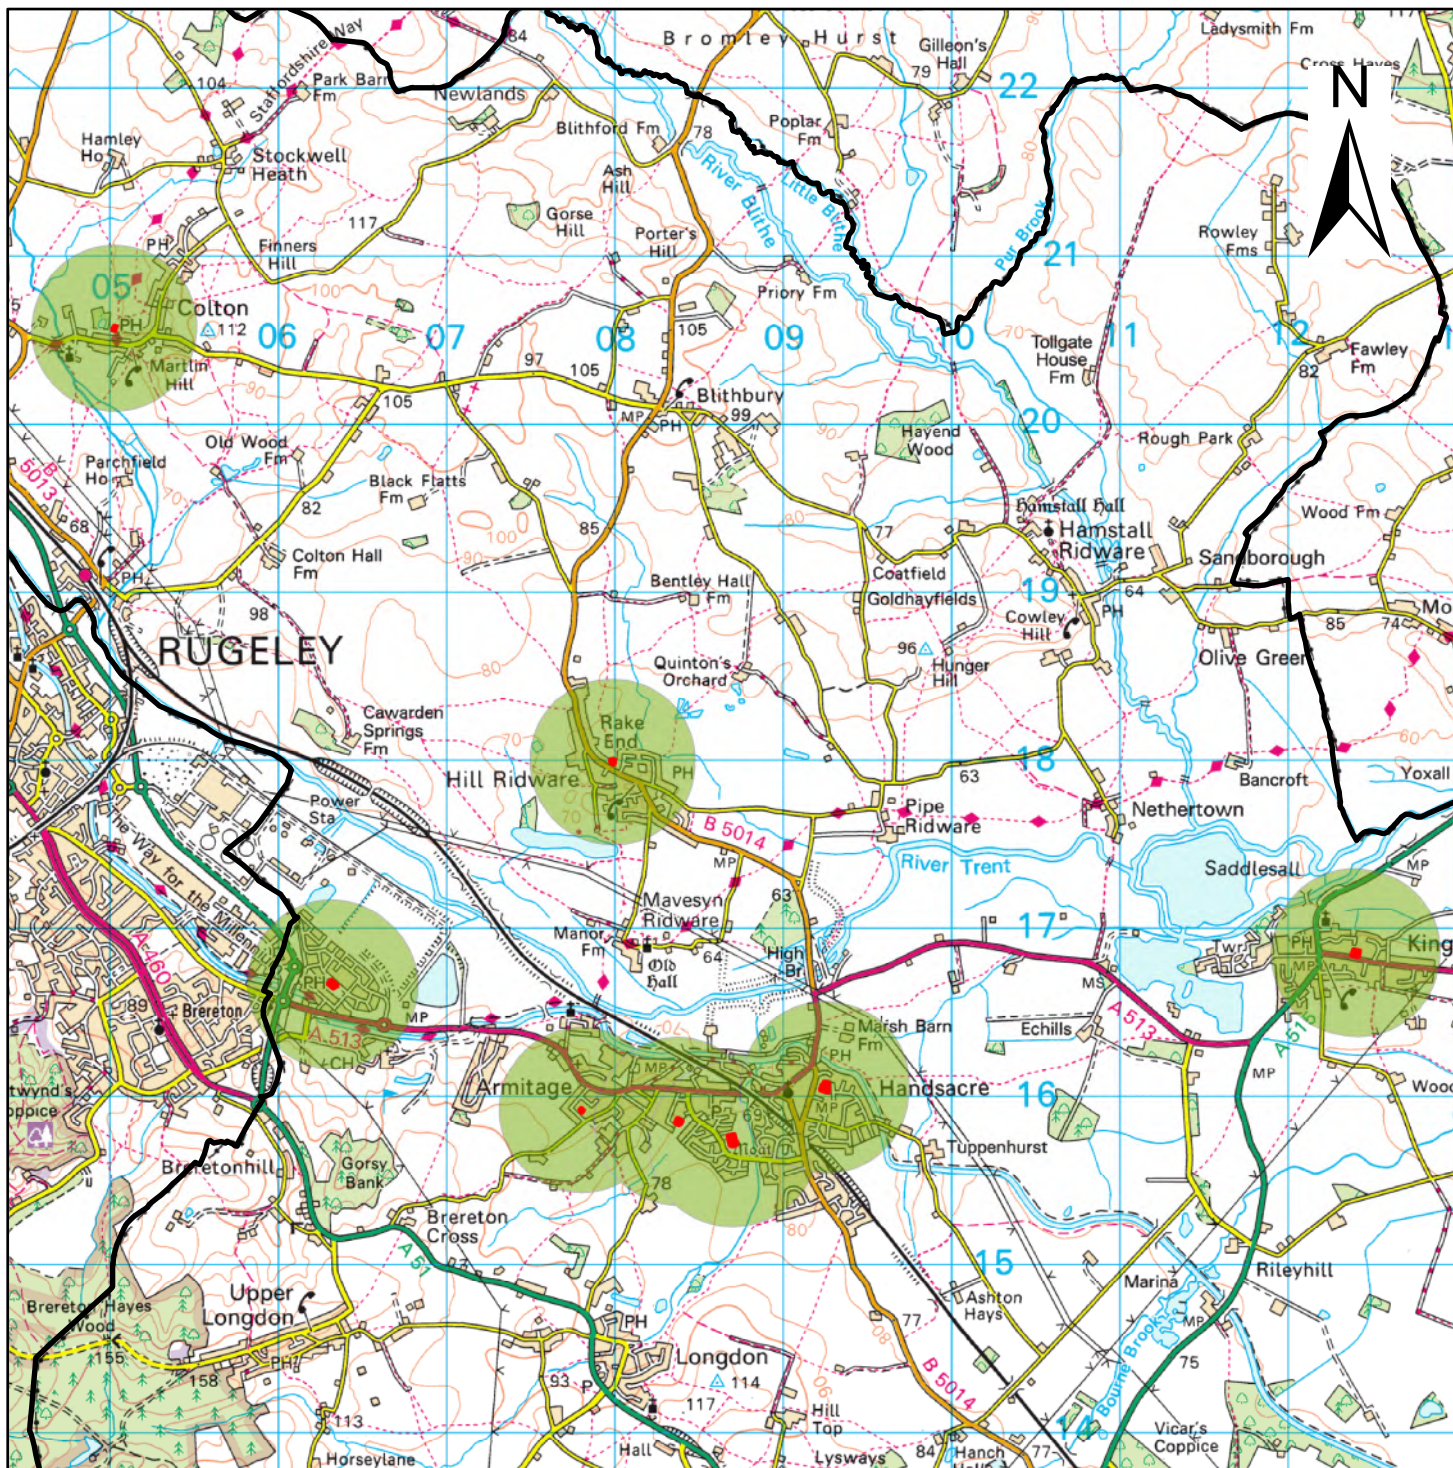

Lichfield
district council
www.lichfielddc.gov.uk

© Crown Copyright. Database Rights 2020 Lichfield District Council. Licence No : 100017765.

Legend

-  Lichfield District boundary
-  Equipped Play
-  Equipped play 480m buffer (10 min walk)

Lichfield
district council
www.lichfielddc.gov.uk

Map E13 - Northern rural settlements

© Crown Copyright. Database Rights 2020 Lichfield District Council. Licence No : 100017765.

Legend

-  Lichfield District boundary
-  Equipped Play
-  Equipped play 480m buffer (10 min walk)

Lichfield
 district council
www.lichfielddc.gov.uk

Map E14 - Eastern rural settlements

© Crown Copyright. Database Rights 2020 Lichfield District Council. Licence No : 100017765.

Legend

-  Lichfield District boundary
-  Equipped Play
-  Equipped play 480m buffer (10 min walk)