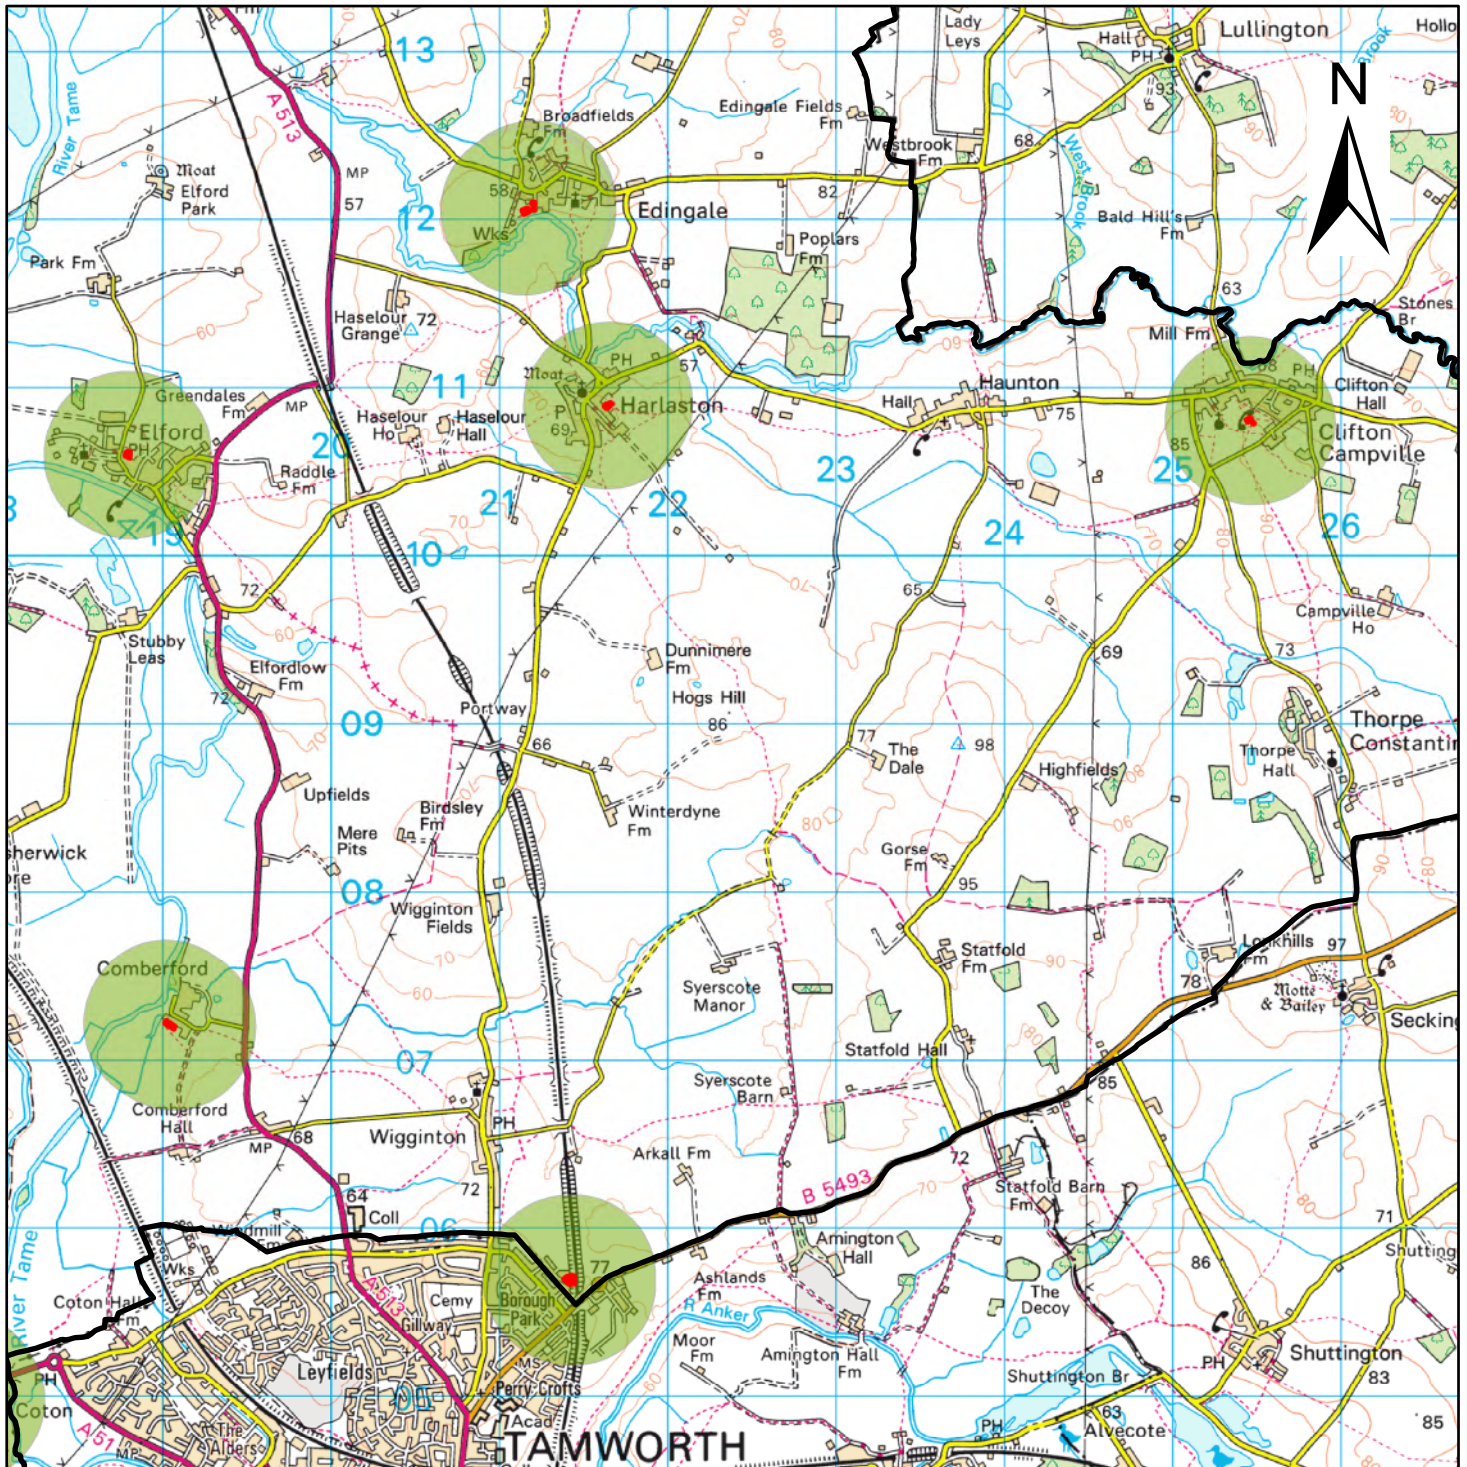

Lichfield
district council
www.lichfielddc.gov.uk

Map E13 - Northern rural settlements

© Crown Copyright. Database Rights 2020 Lichfield District Council. Licence No : 100017765.

Legend

-  Lichfield District boundary
-  Equipped Play
-  Equipped play 480m buffer (10 min walk)

Lichfield
 district council
www.lichfielddc.gov.uk

Map E14 - Eastern rural settlements

© Crown Copyright. Database Rights 2020 Lichfield District Council. Licence No : 100017765.

Legend

-  Lichfield District boundary
-  Equipped Play
-  Equipped play 480m buffer (10 min walk)

Lichfield
 district council
www.lichfielddc.gov.uk

© Crown Copyright. Database Rights 2020 Lichfield District Council. Licence No : 100017765.

Legend

-  Lichfield District boundary
-  Equipped Play
-  Equipped play 480m buffer (10 min walk)