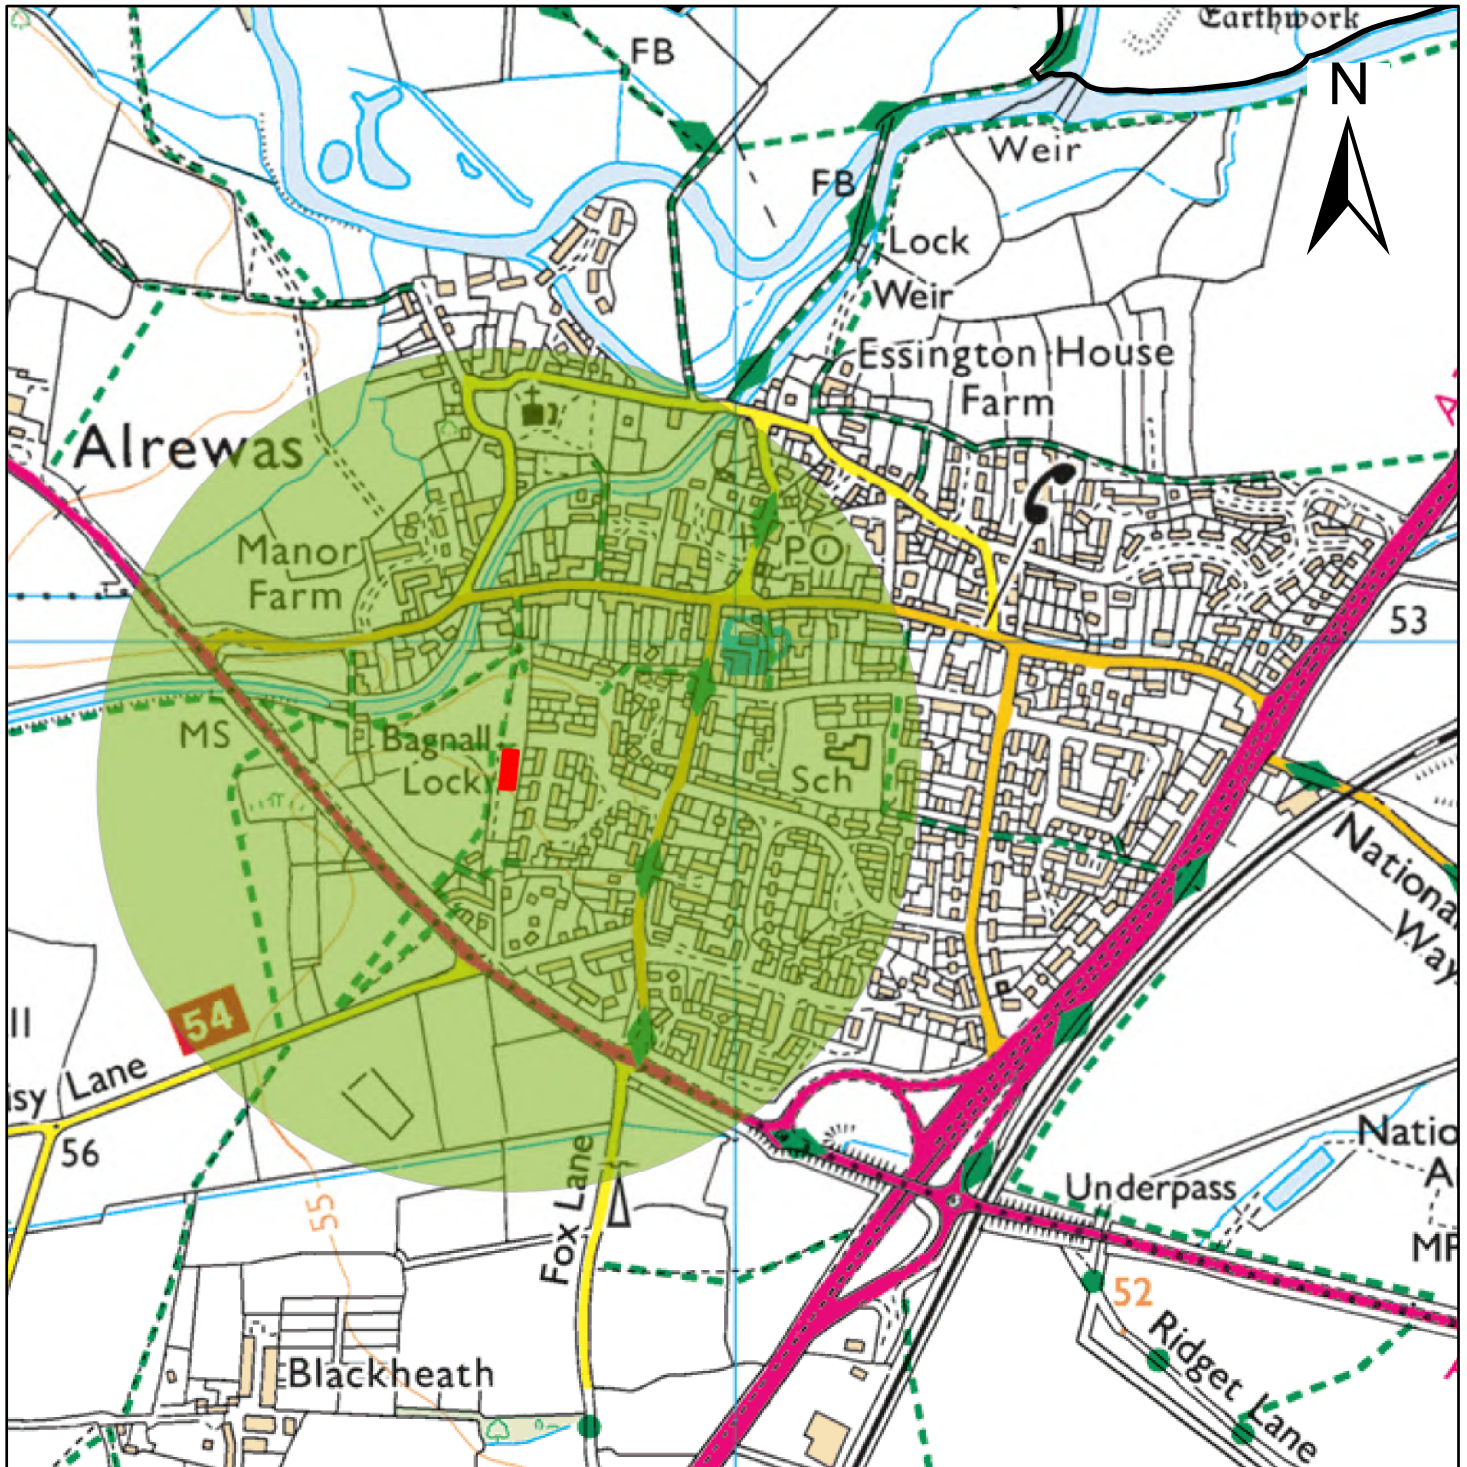

© Crown Copyright. Database Rights 2020 Lichfield District Council. Licence No : 100017765.

Legend

- Lichfield District boundary
- Equipped Play
- Equipped play 480m buffer (10 min walk)

Lichfield
district council
www.lichfielddc.gov.uk