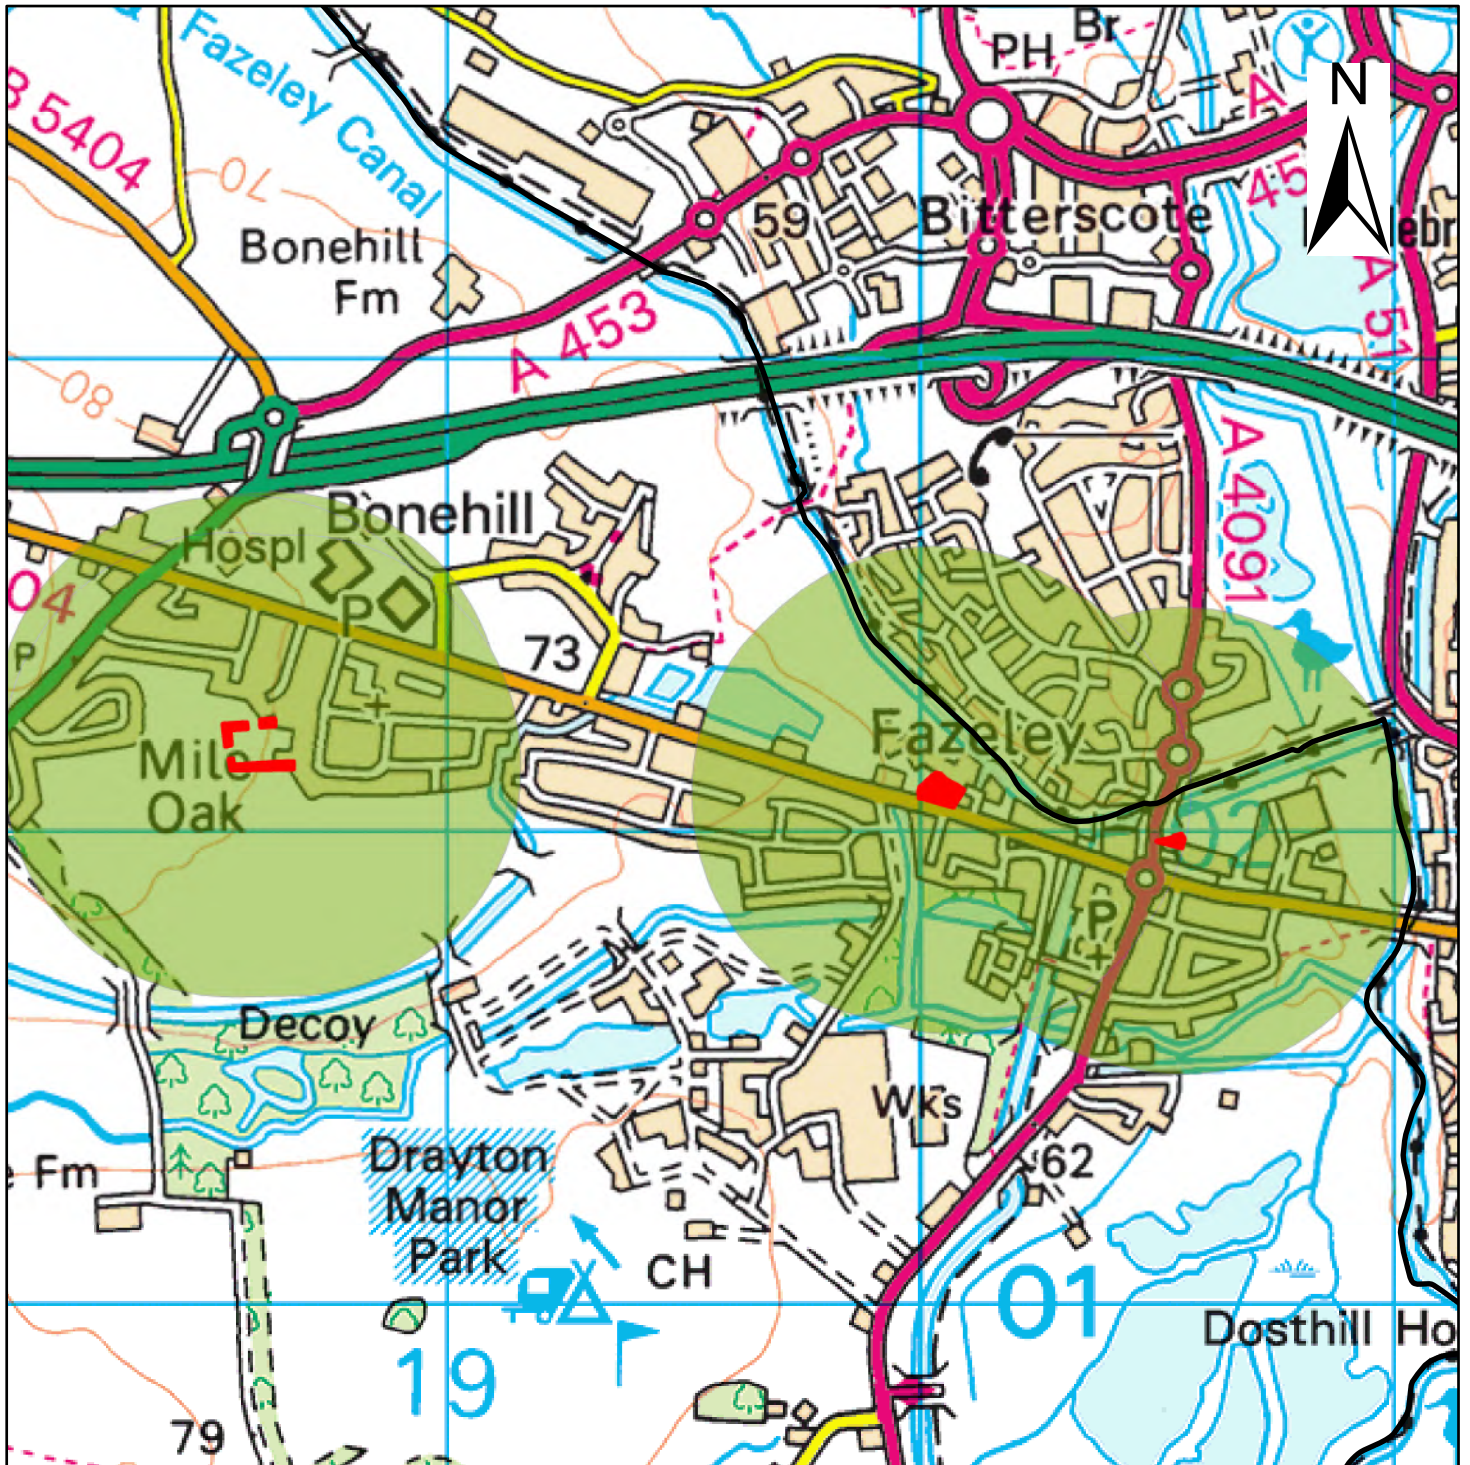

© Crown Copyright. Database Rights 2020 Lichfield District Council. Licence No : 100017765.

Legend

- Lichfield District boundary
- Equipped Play
- Equipped play 480m buffer (10 min walk)

Lichfield
district council
www.lichfielddc.gov.uk