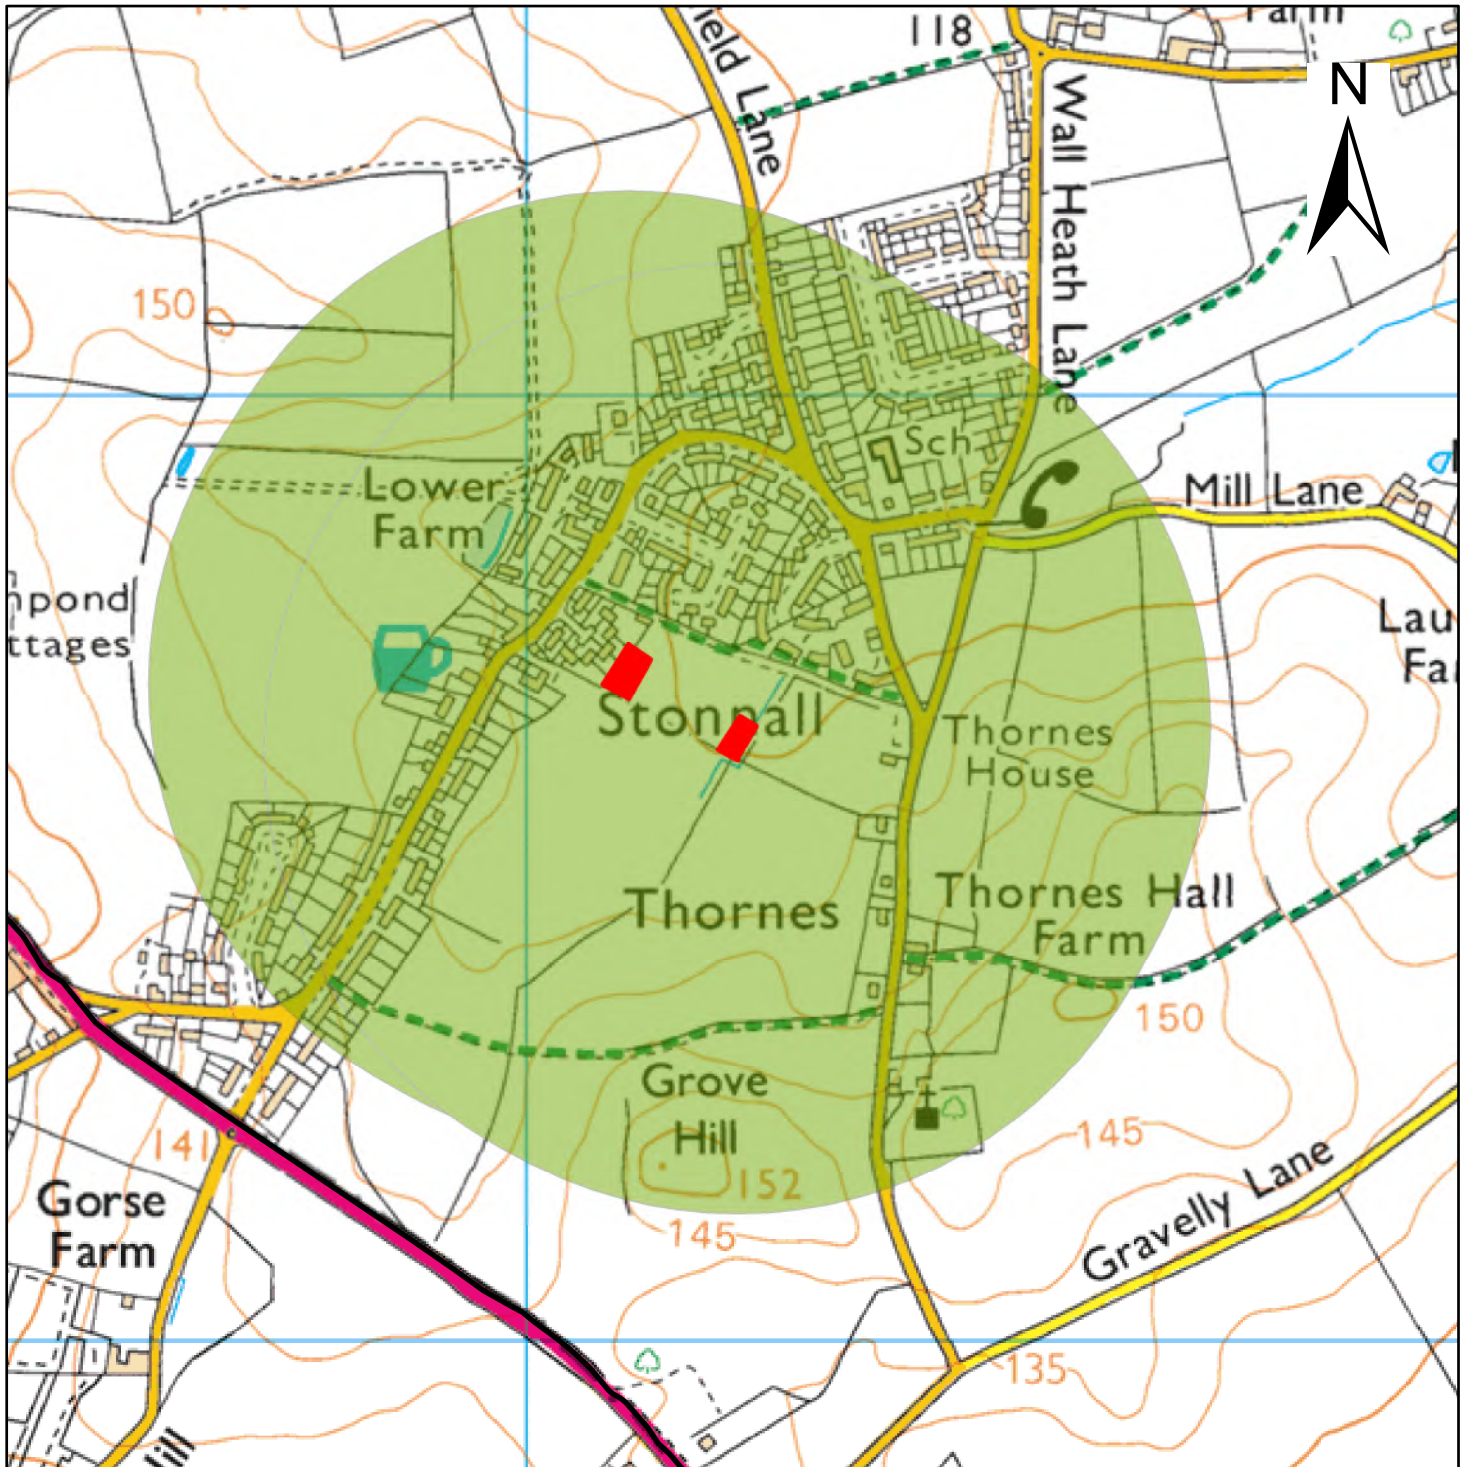

© Crown Copyright. Database Rights 2020 Lichfield District Council. Licence No : 100017765.

Legend

- Lichfield District boundary
- Equipped Play
- Equipped play 480m buffer (10 min walk)

Lichfield
district council
www.lichfielddc.gov.uk