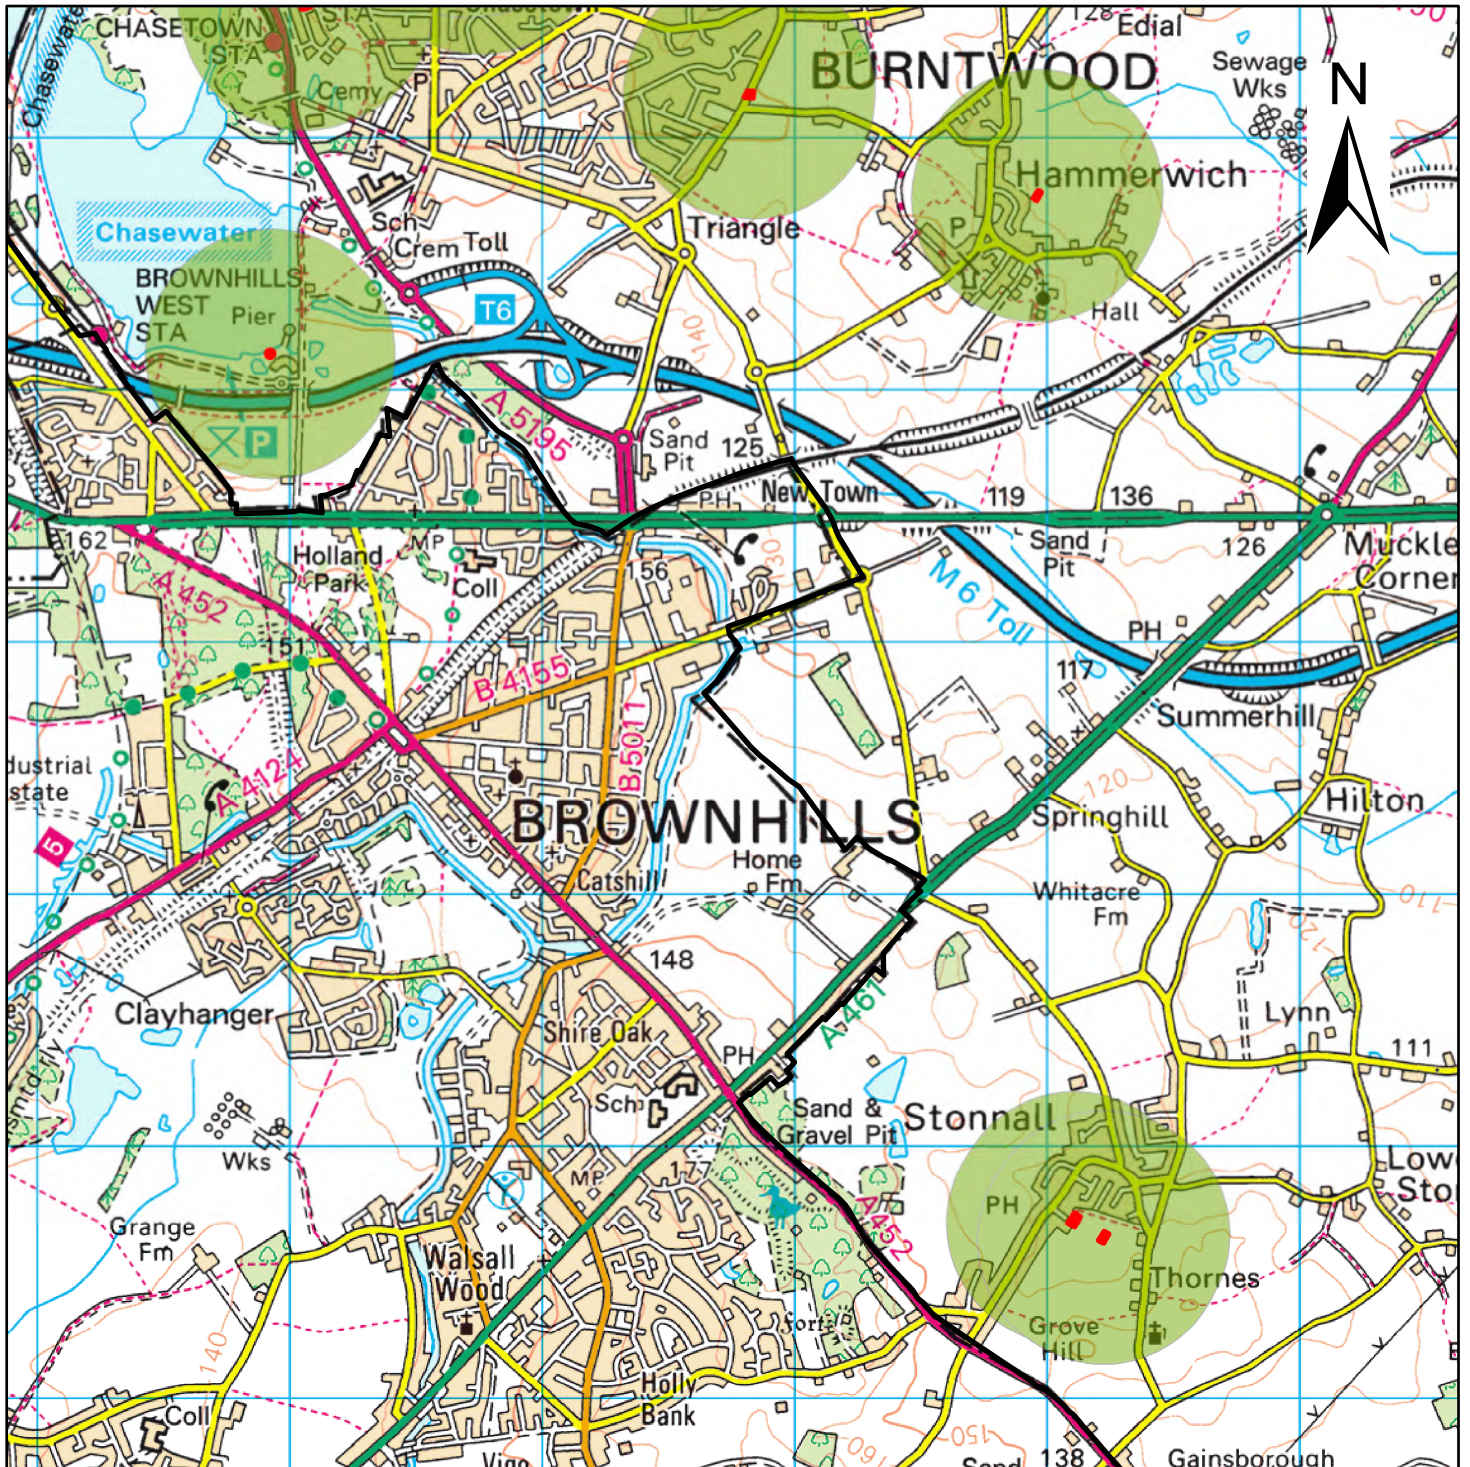

Lichfield
 district council
www.lichfielddc.gov.uk

Map E14 - Eastern rural settlements

© Crown Copyright. Database Rights 2020 Lichfield District Council. Licence No : 100017765.

Legend

-  Lichfield District boundary
-  Equipped Play
-  Equipped play 480m buffer (10 min walk)

Lichfield
 district council
www.lichfielddc.gov.uk

© Crown Copyright. Database Rights 2020 Lichfield District Council. Licence No : 100017765.

Legend

-  Lichfield District boundary
-  Equipped Play
-  Equipped play 480m buffer (10 min walk)