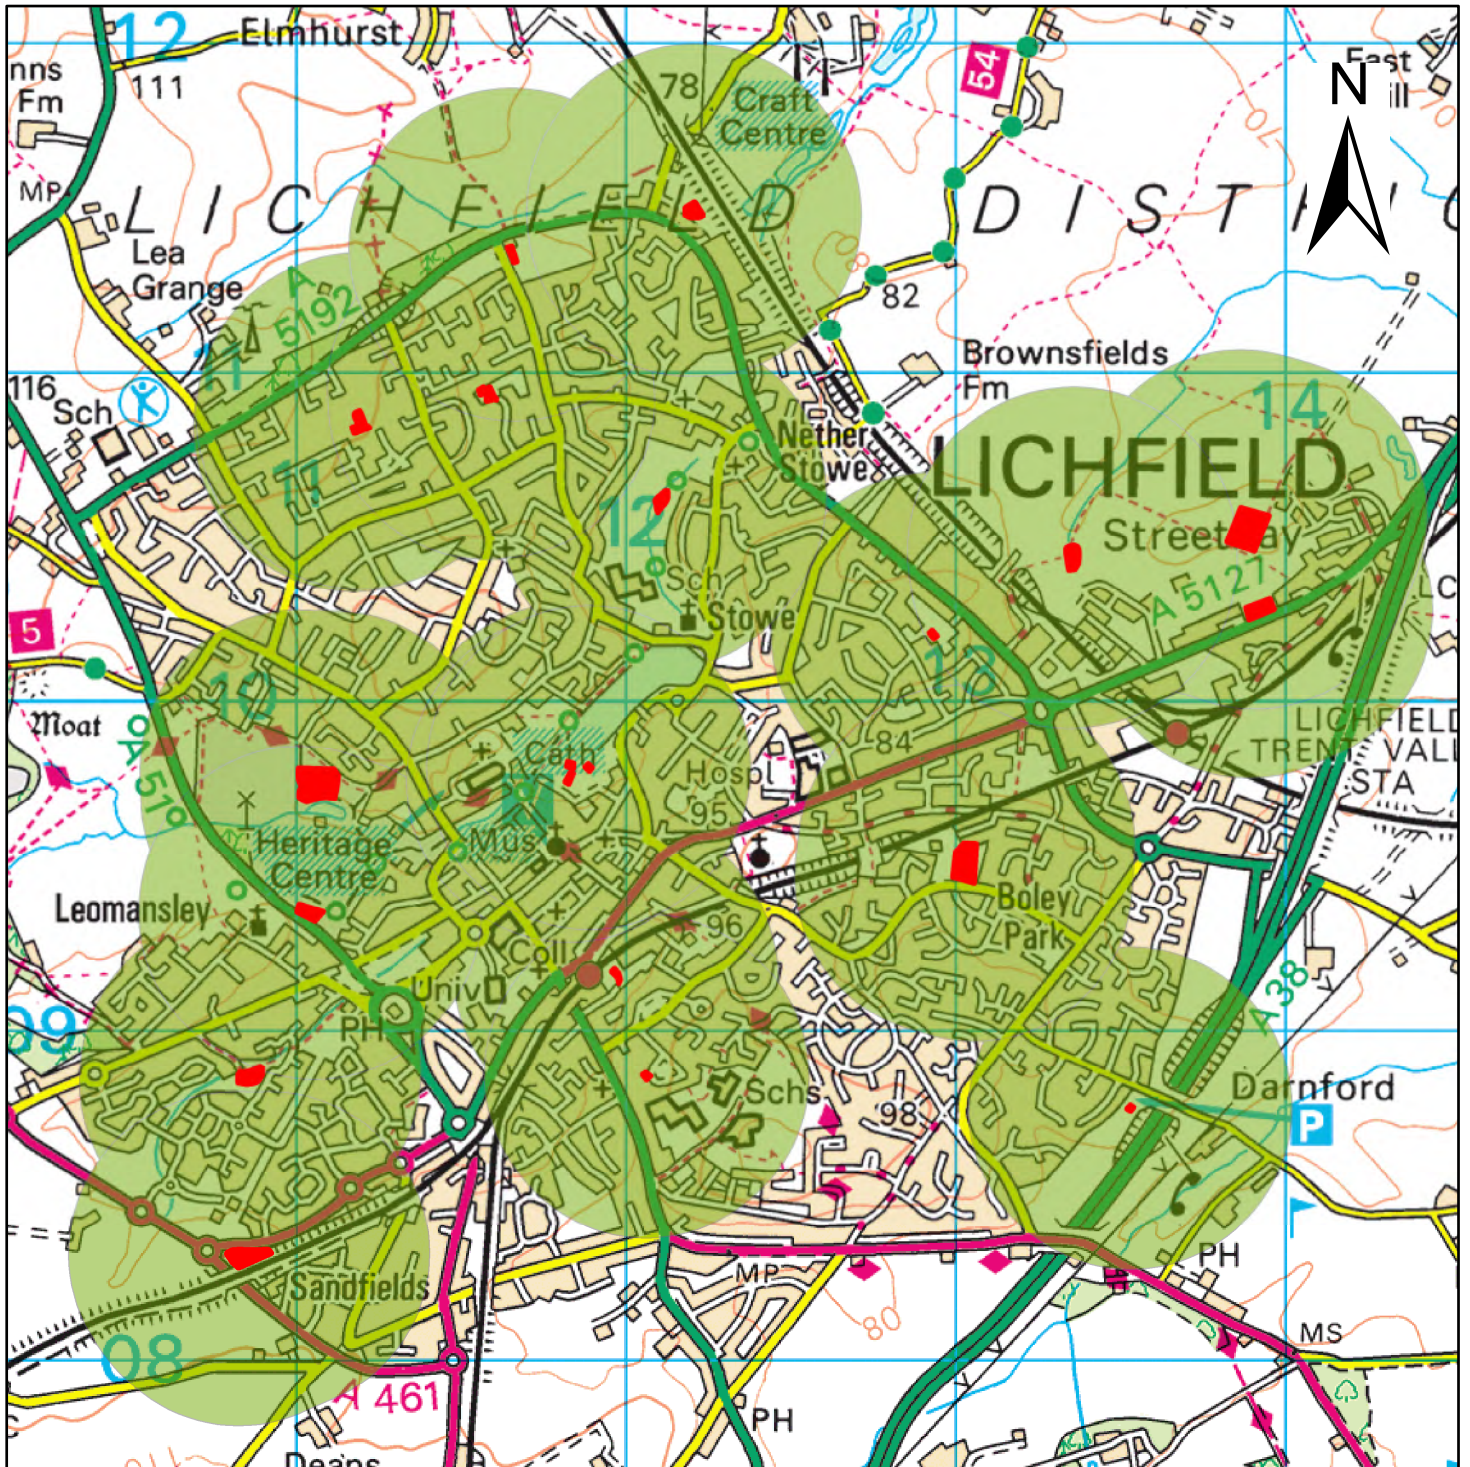

Appendix E – Accessibility to equipped play by settlement

© Crown Copyright. Database Rights 2020 Lichfield District Council. Licence No : 100017765.

Legend

-  Lichfield District boundary
-  Equipped Play
-  Equipped play 480m buffer (10 min walk)