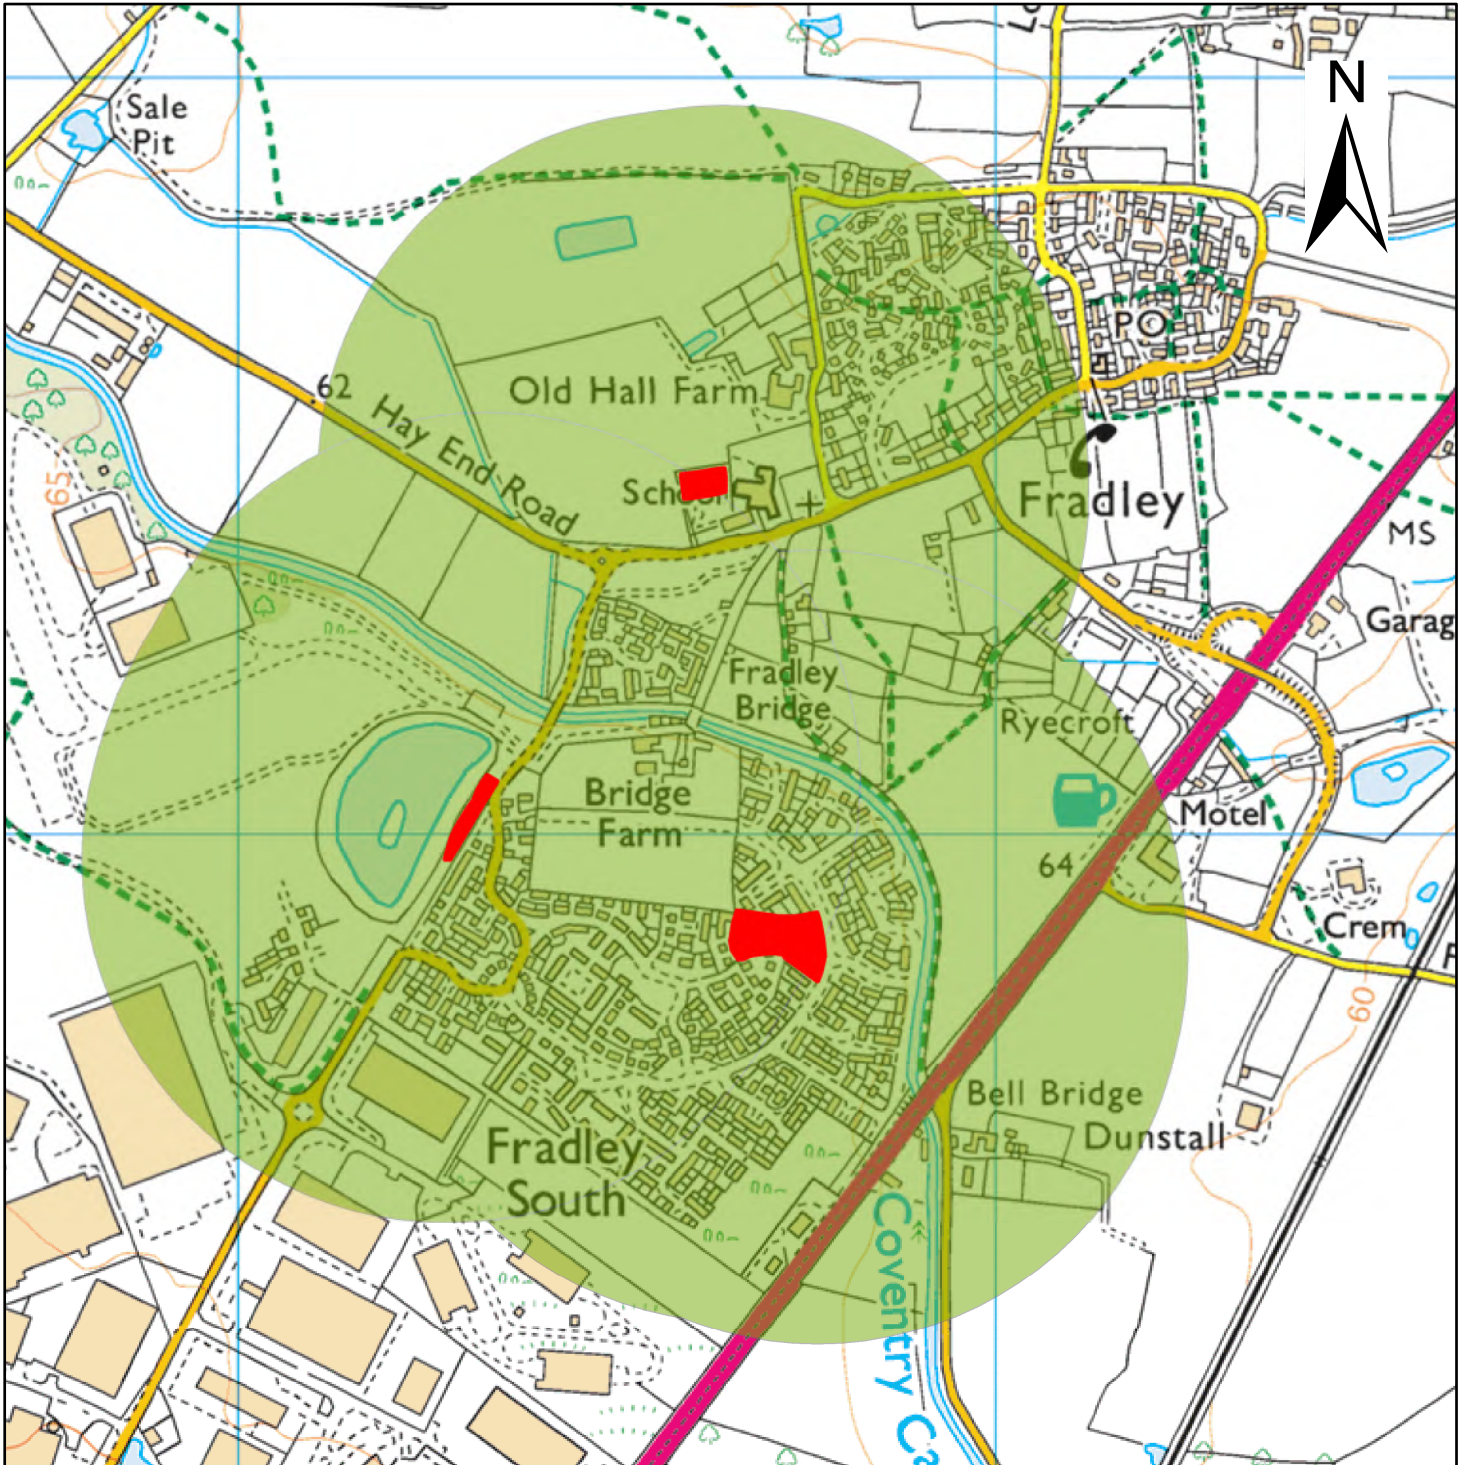

© Crown Copyright. Database Rights 2020 Lichfield District Council. Licence No : 100017765.

Legend

- Lichfield District boundary
- Equipped Play
- Equipped play 480m buffer (10 min walk)

Lichfield
district council
www.lichfielddc.gov.uk