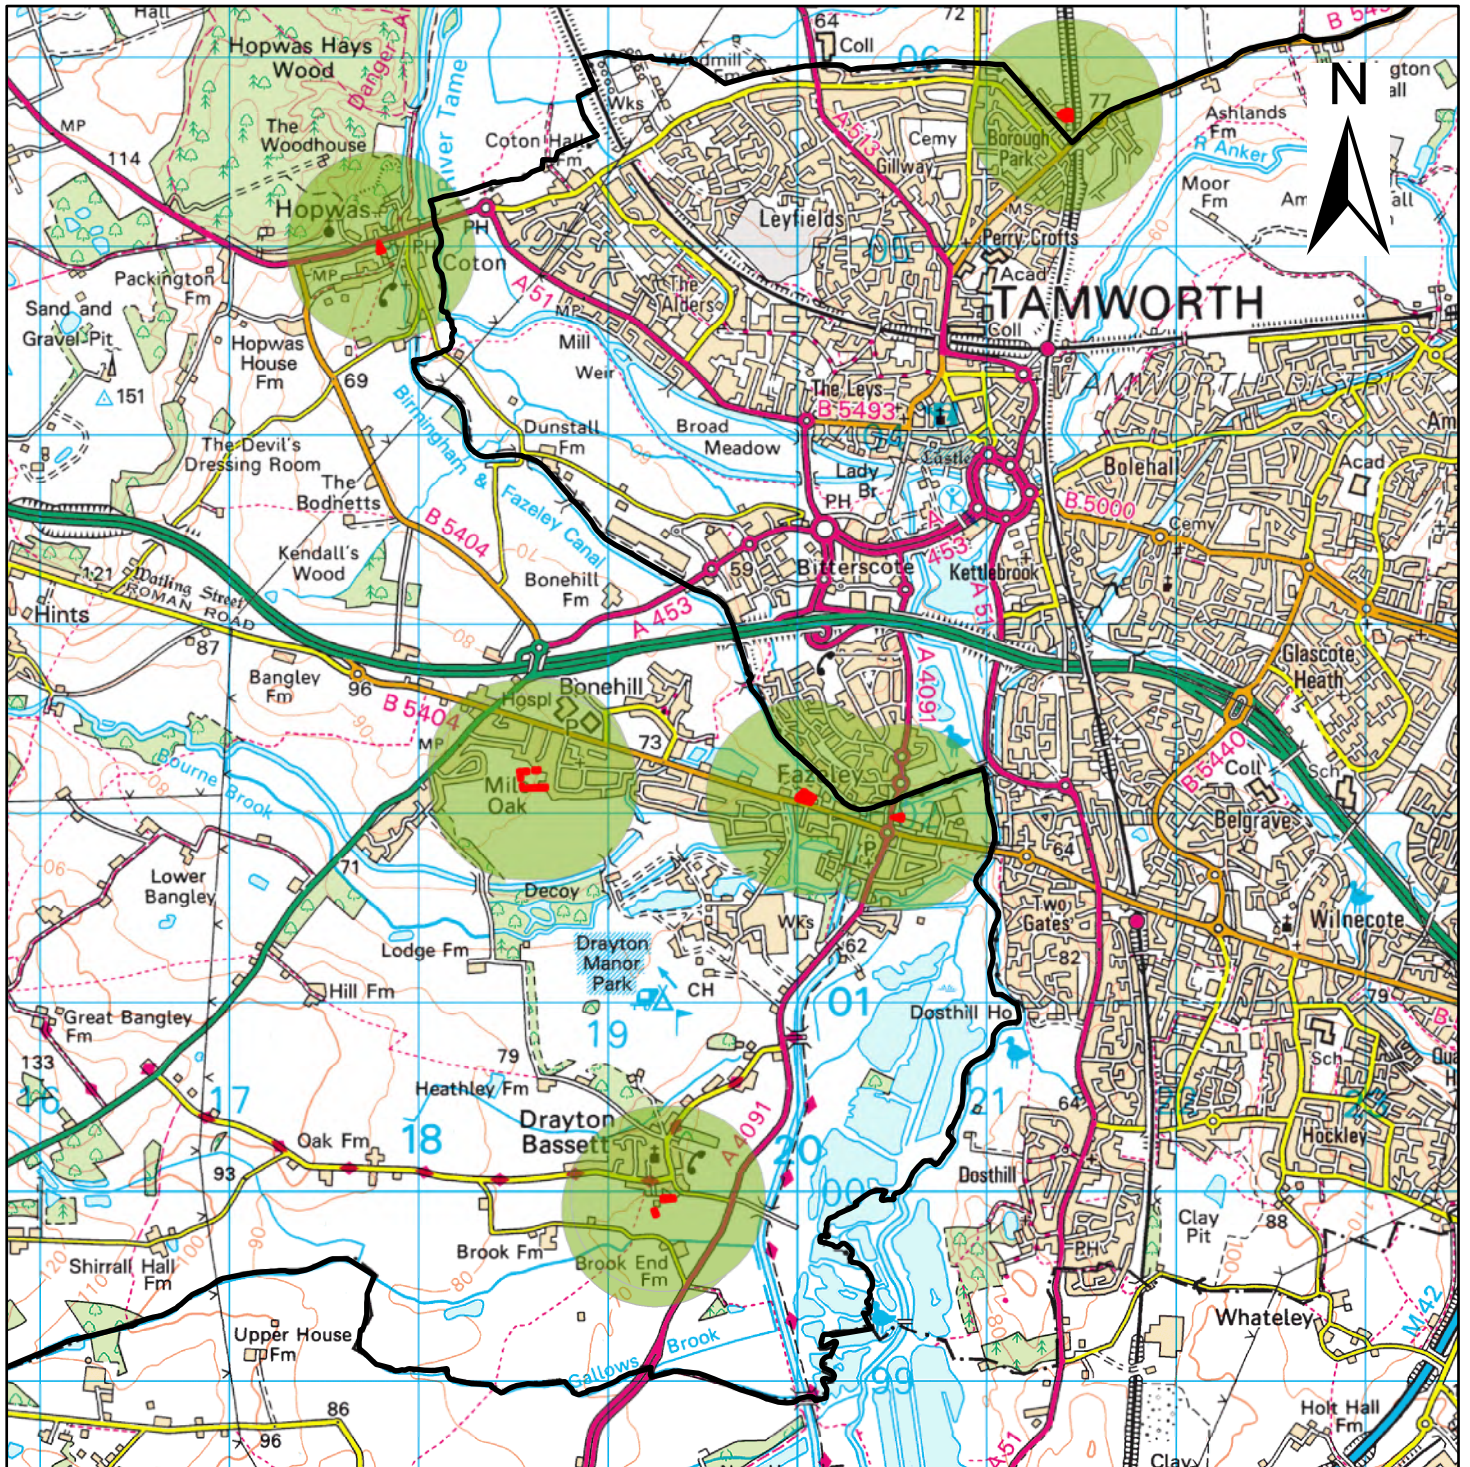

Lichfield
district council
www.lichfielddc.gov.uk

Map E13 - Northern rural settlements

© Crown Copyright. Database Rights 2020 Lichfield District Council. Licence No : 100017765.

Legend

-  Lichfield District boundary
-  Equipped Play
-  Equipped play 480m buffer (10 min walk)

Lichfield
 district council
www.lichfielddc.gov.uk

Map E14 - Eastern rural settlements

© Crown Copyright. Database Rights 2020 Lichfield District Council. Licence No : 100017765.

Legend

-  Lichfield District boundary
-  Equipped Play
-  Equipped play 480m buffer (10 min walk)

Lichfield
 district council
www.lichfielddc.gov.uk

© Crown Copyright. Database Rights 2020 Lichfield District Council. Licence No : 100017765.

Legend

-  Lichfield District boundary
-  Equipped Play
-  Equipped play 480m buffer (10 min walk)