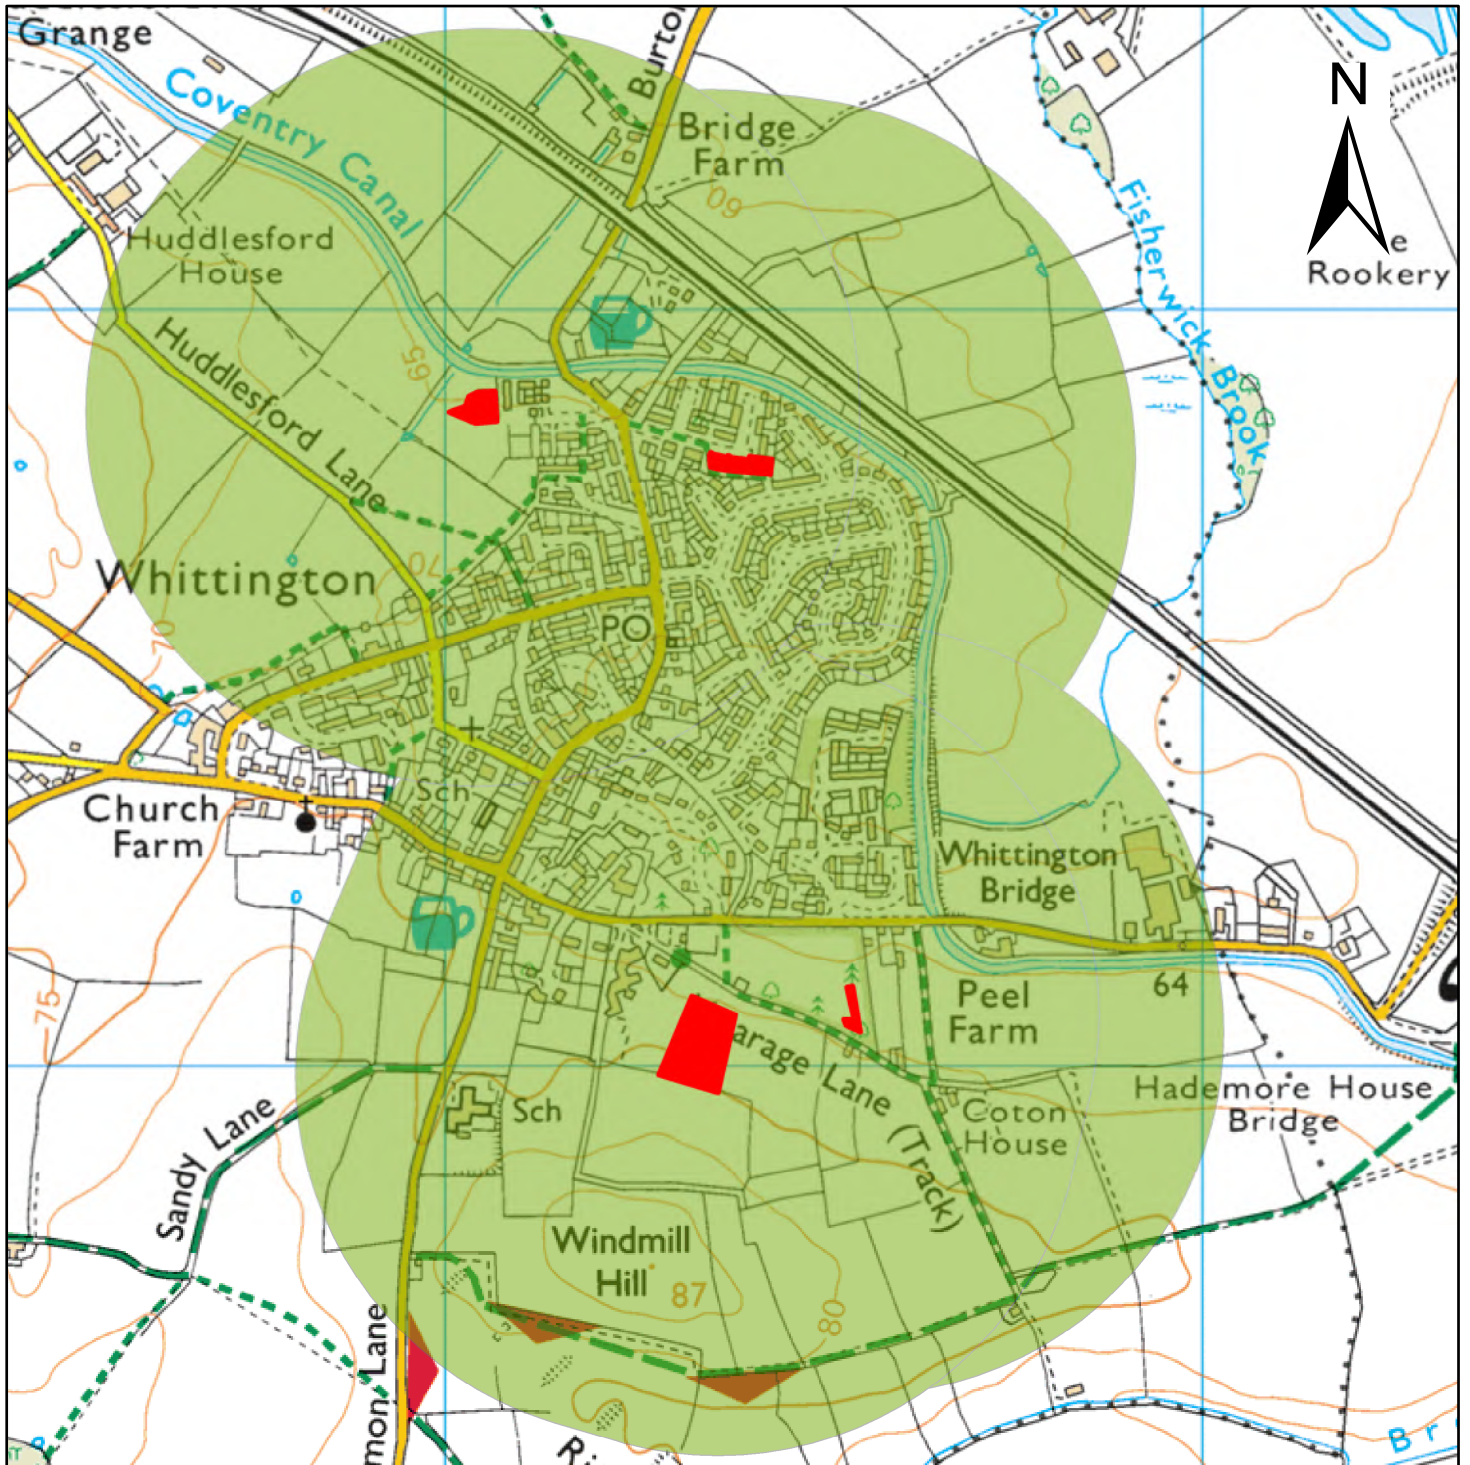

© Crown Copyright. Database Rights 2020 Lichfield District Council. Licence No : 100017765.

Legend

- Lichfield District boundary
- Equipped Play
- Equipped play 480m buffer (10 min walk)

Lichfield
district council
www.lichfielddc.gov.uk