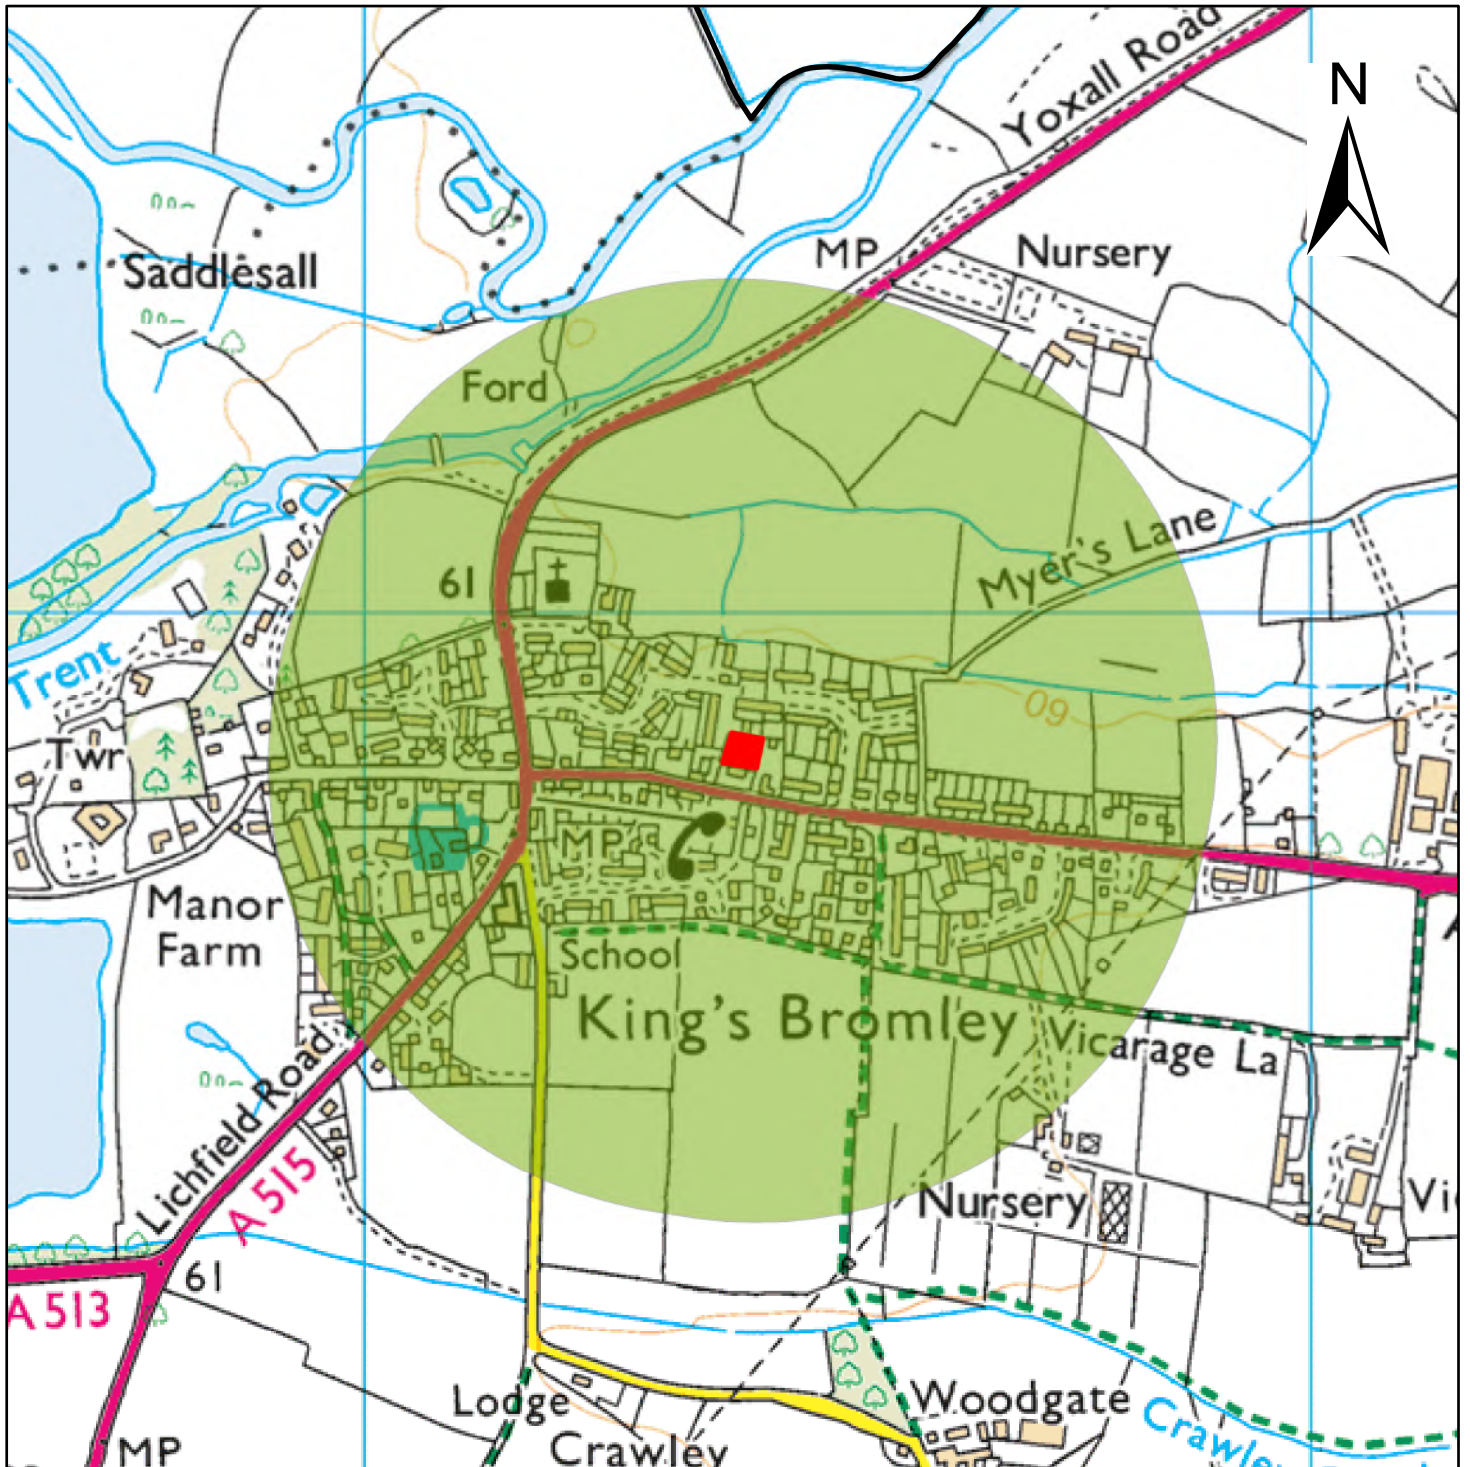

© Crown Copyright. Database Rights 2020 Lichfield District Council. Licence No : 100017765.

Legend

- Lichfield District boundary
- Equipped Play
- Equipped play 480m buffer (10 min walk)

Lichfield
district council
www.lichfielddc.gov.uk