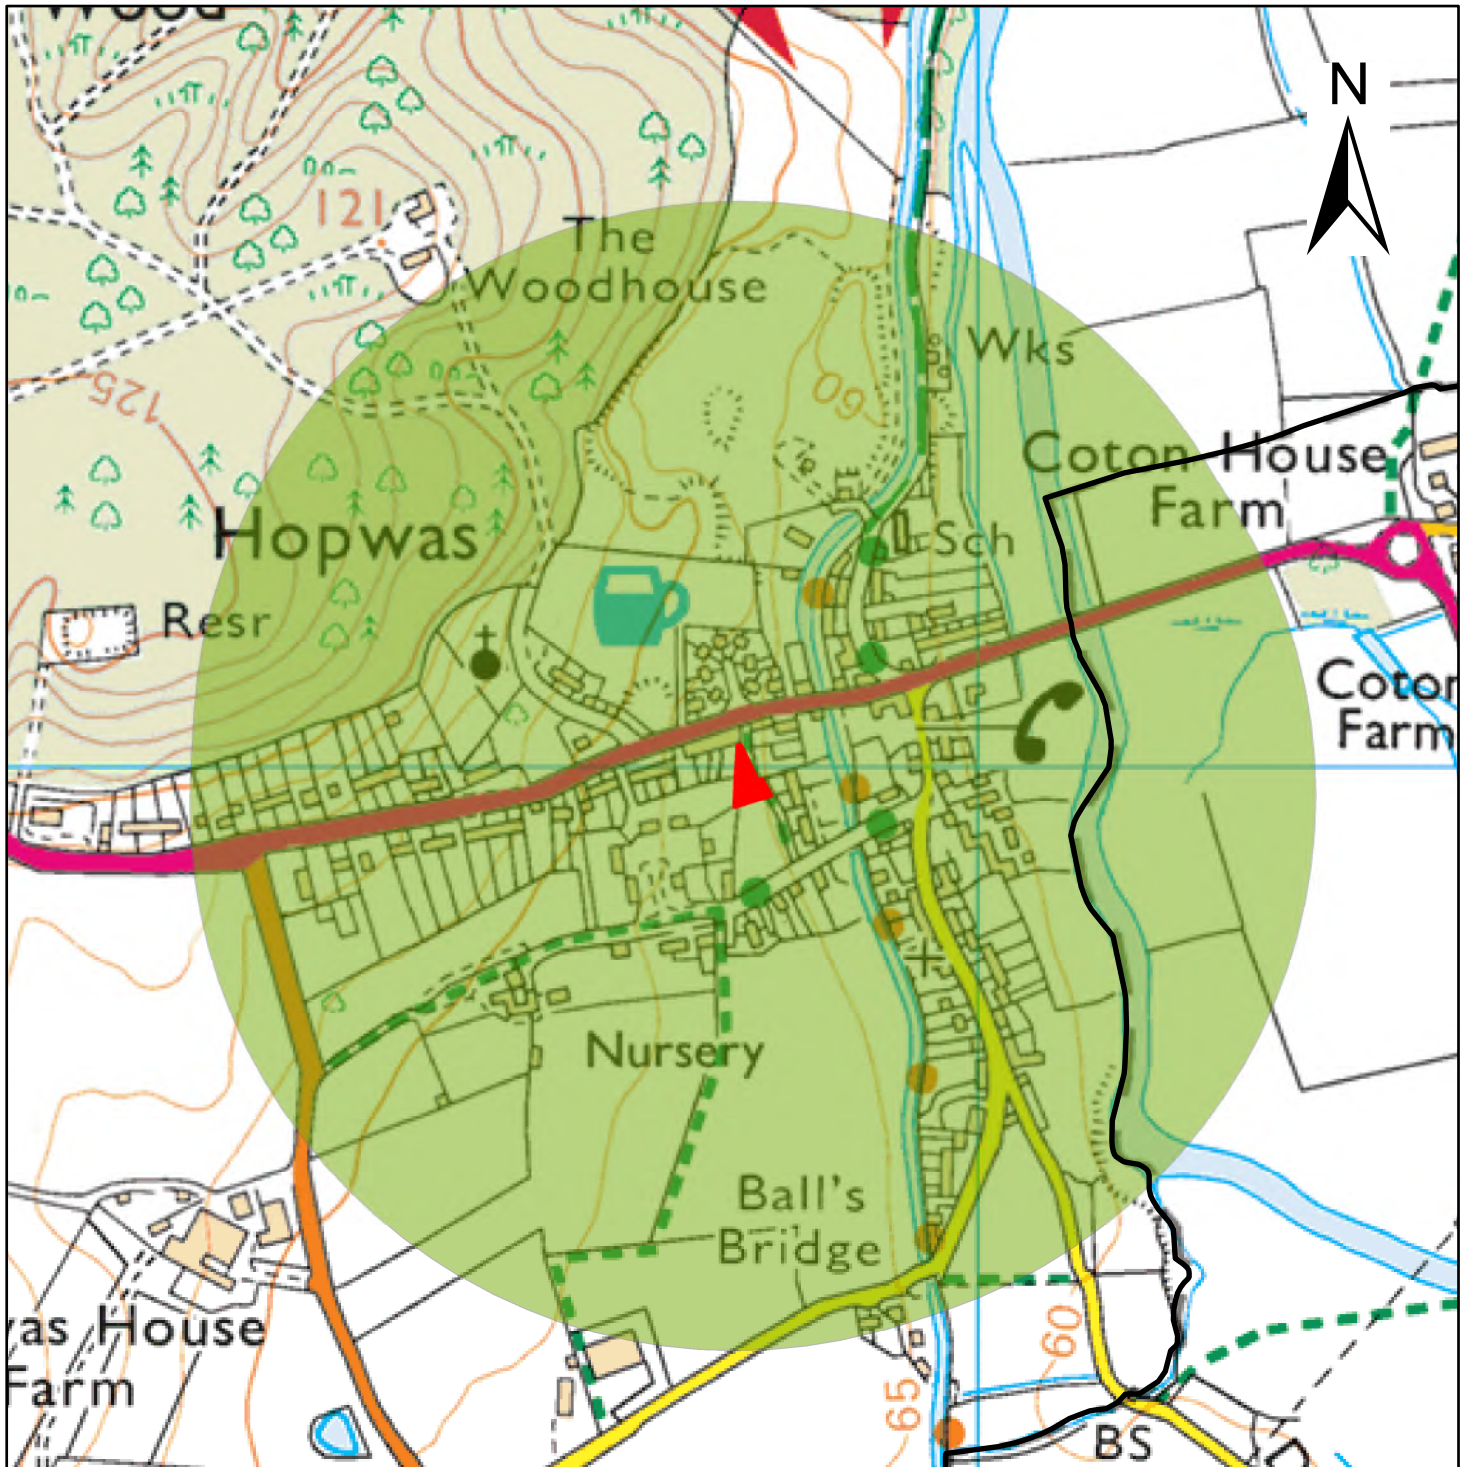

© Crown Copyright. Database Rights 2020 Lichfield District Council. Licence No : 100017765.

Legend

- Lichfield District boundary
- Equipped Play
- Equipped play 480m buffer (10 min walk)

Lichfield
district council
www.lichfielddc.gov.uk