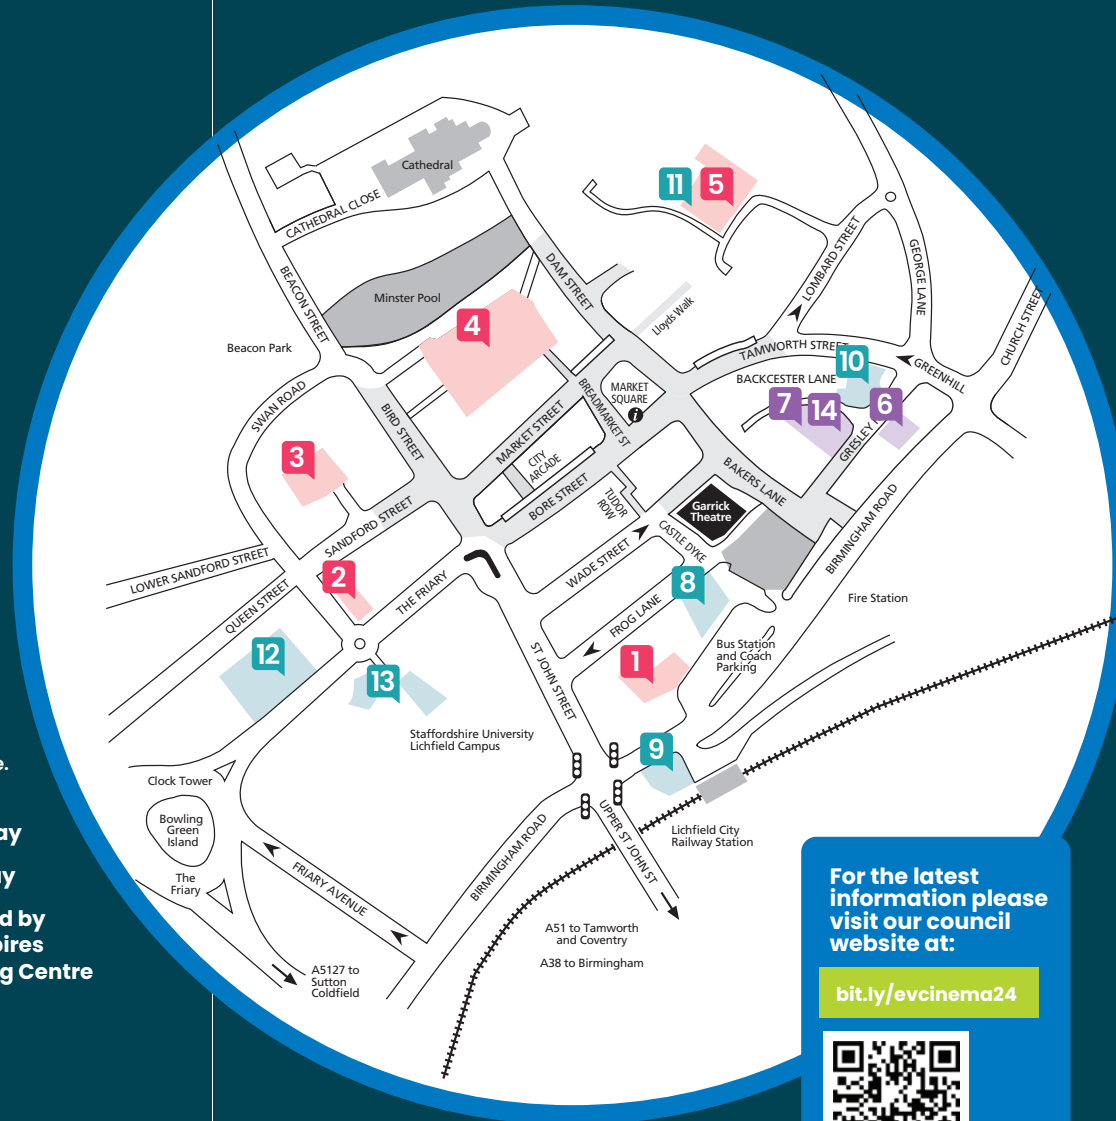

P

Looking for somewhere to park?

This map details alternative car parks all within a short distance of Lichfield City centre. Across our car parks we have around 1400 short stay and long stay spaces available.

Please note these facilities include both council operated car parks and those managed by the Three Spires Shopping Centre.

Blue Badge holders

Blue Badge holders can park in any bay in council-operated car parks for free at all times.

Car parks operated by the Three Spires Shopping Centre require payment for ALL cars and bays as they use automatic number plate recognition (ANPR) software.

- Short Stay
- Long Stay
- Operated by Three Spires Shopping Centre

For the latest information please visit our council website at:

bit.ly/evcinema24

Lichfield District Council

Short Stay car parks

Long Stay car parks

- | | |
|---|--|
| 1 District Council House Car Park
P Short Stay Sat Nav
58 3 WS13 6HP | 8 Lichfield Bus Station Car Park
P Long Stay Sat Nav
53 4 WS13 6HP |
| 2 Friary Inner Car Park
P Short Stay Sat Nav
45 1 WS13 6QH | 9 Birmingham Road Car Park
P Long Stay Sat Nav
34 1 WS13 6HX |
| 3 Sandford Street Car Park
P Short Stay Sat Nav
54 2 WS13 6QA | 10 Redcourt Car Park
P Long Stay Sat Nav
79 4 WS13 6GF |
| 4 Bird Street Car Park
P Short Stay Sat Nav
139 26 WS13 6PR | 11 Lombard Street (Lower) Car Park
P Long Stay Sat Nav
134 0 WS13 6DW |
| 5 Lombard Street (Upper) Car Park
P Short Stay Sat Nav
100 18 WS13 6DW | 12 Friary Multi Storey Car Park
P Long Stay Sat Nav
367 21 WS13 6QE |
| 6 Gresley Row Car Park
P Short Stay Sat Nav
28 2 WS13 6JE | 13 University East/West Car Park
P Long Stay Sat Nav
164 0 WS13 6NT |
| 7 Backcester Lane (Upper) Car Park
P Short Stay Sat Nav
67 6 WS13 6JF | 14 Backcester Lane (Lower) Car Park
P Long Stay Sat Nav
41 0 WS13 6JF |