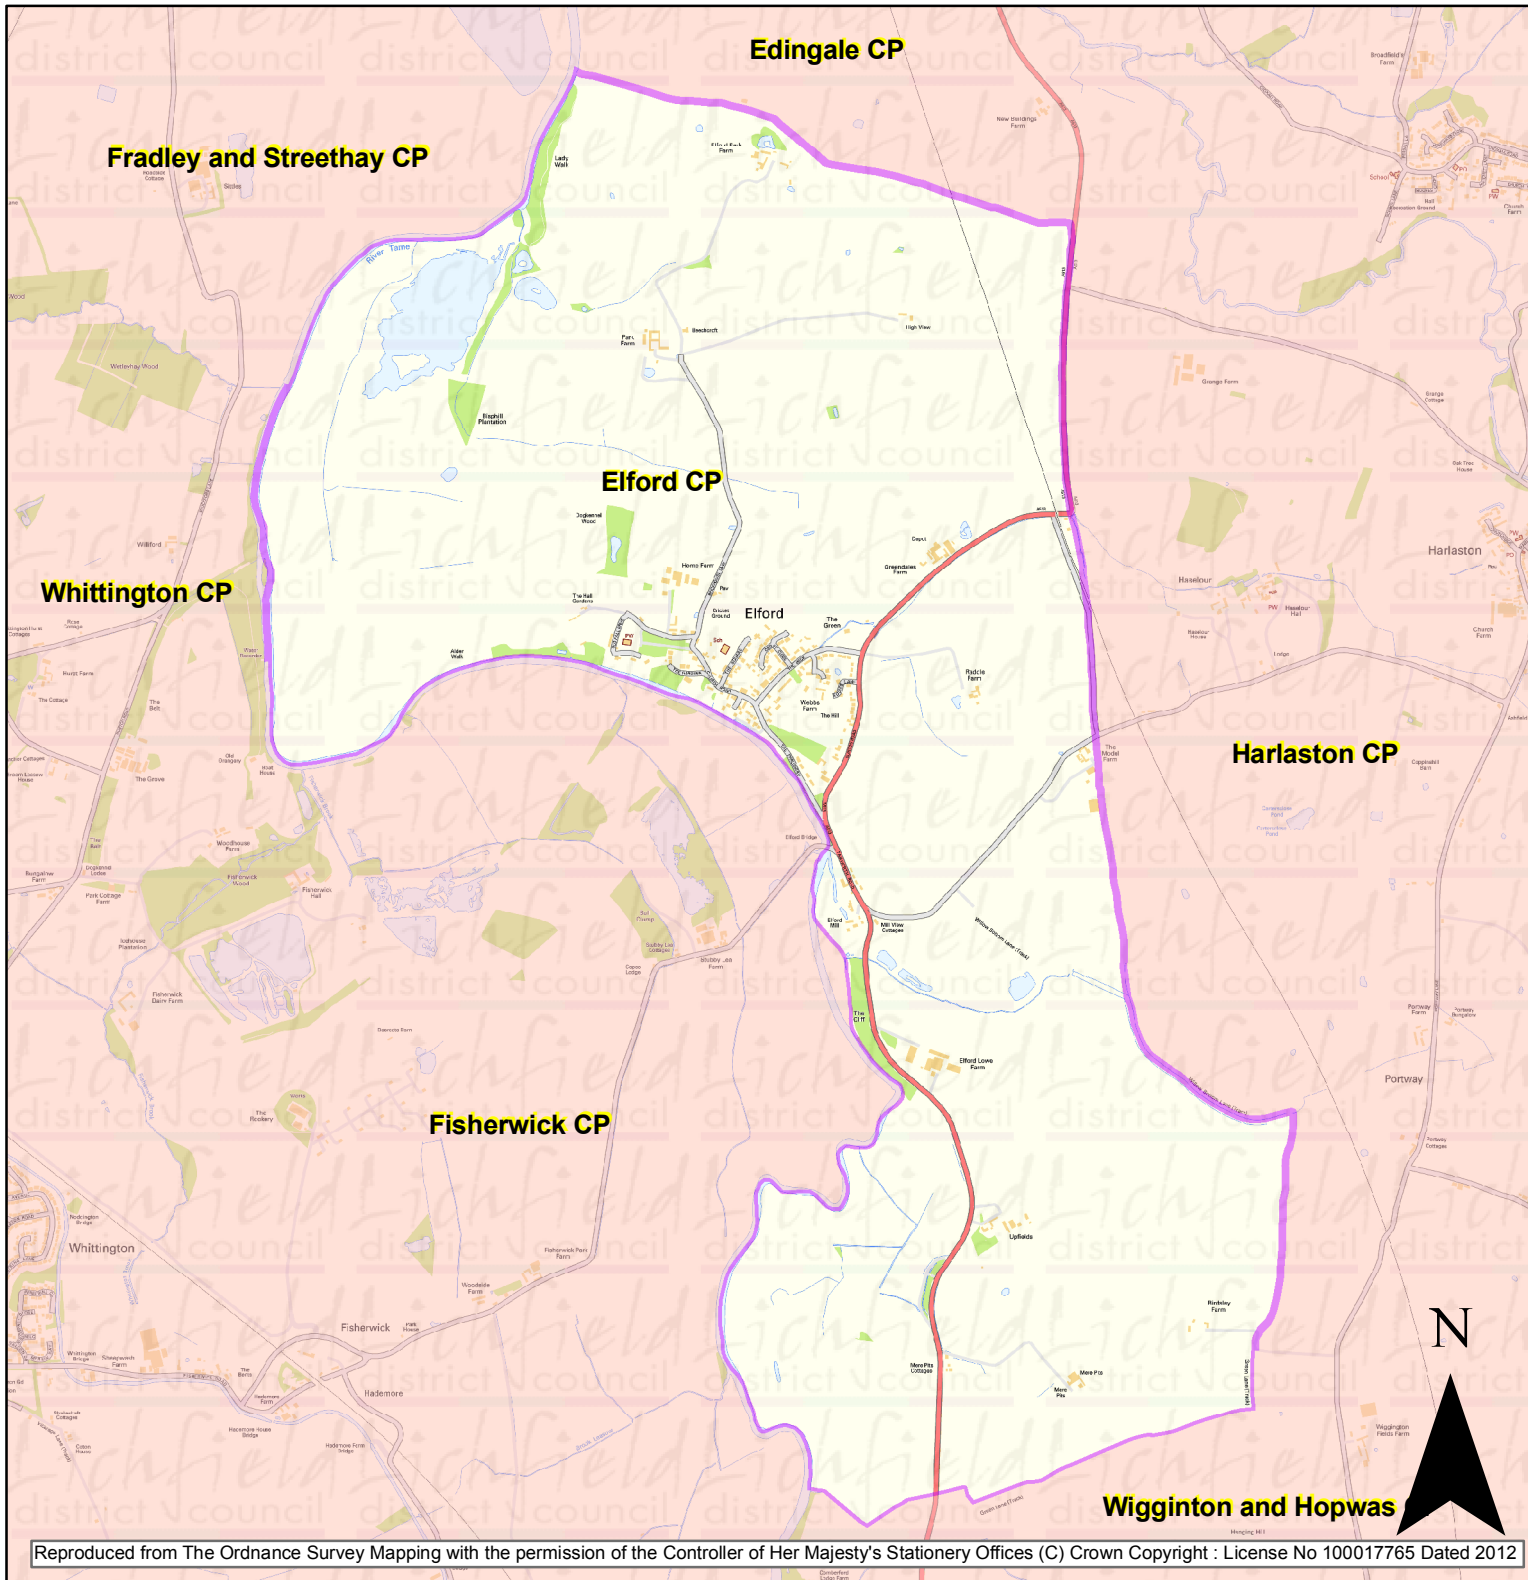

Elford Parish

Reproduced from The Ordnance Survey Mapping with the permission of the Controller of Her Majesty's Stationery Offices (C) Crown Copyright : License No 100017765 Dated 2012

Key

 Elford Parish

Map supplied by Lichfield District Council

Lichfield
district council
www.lichfielddc.gov.uk