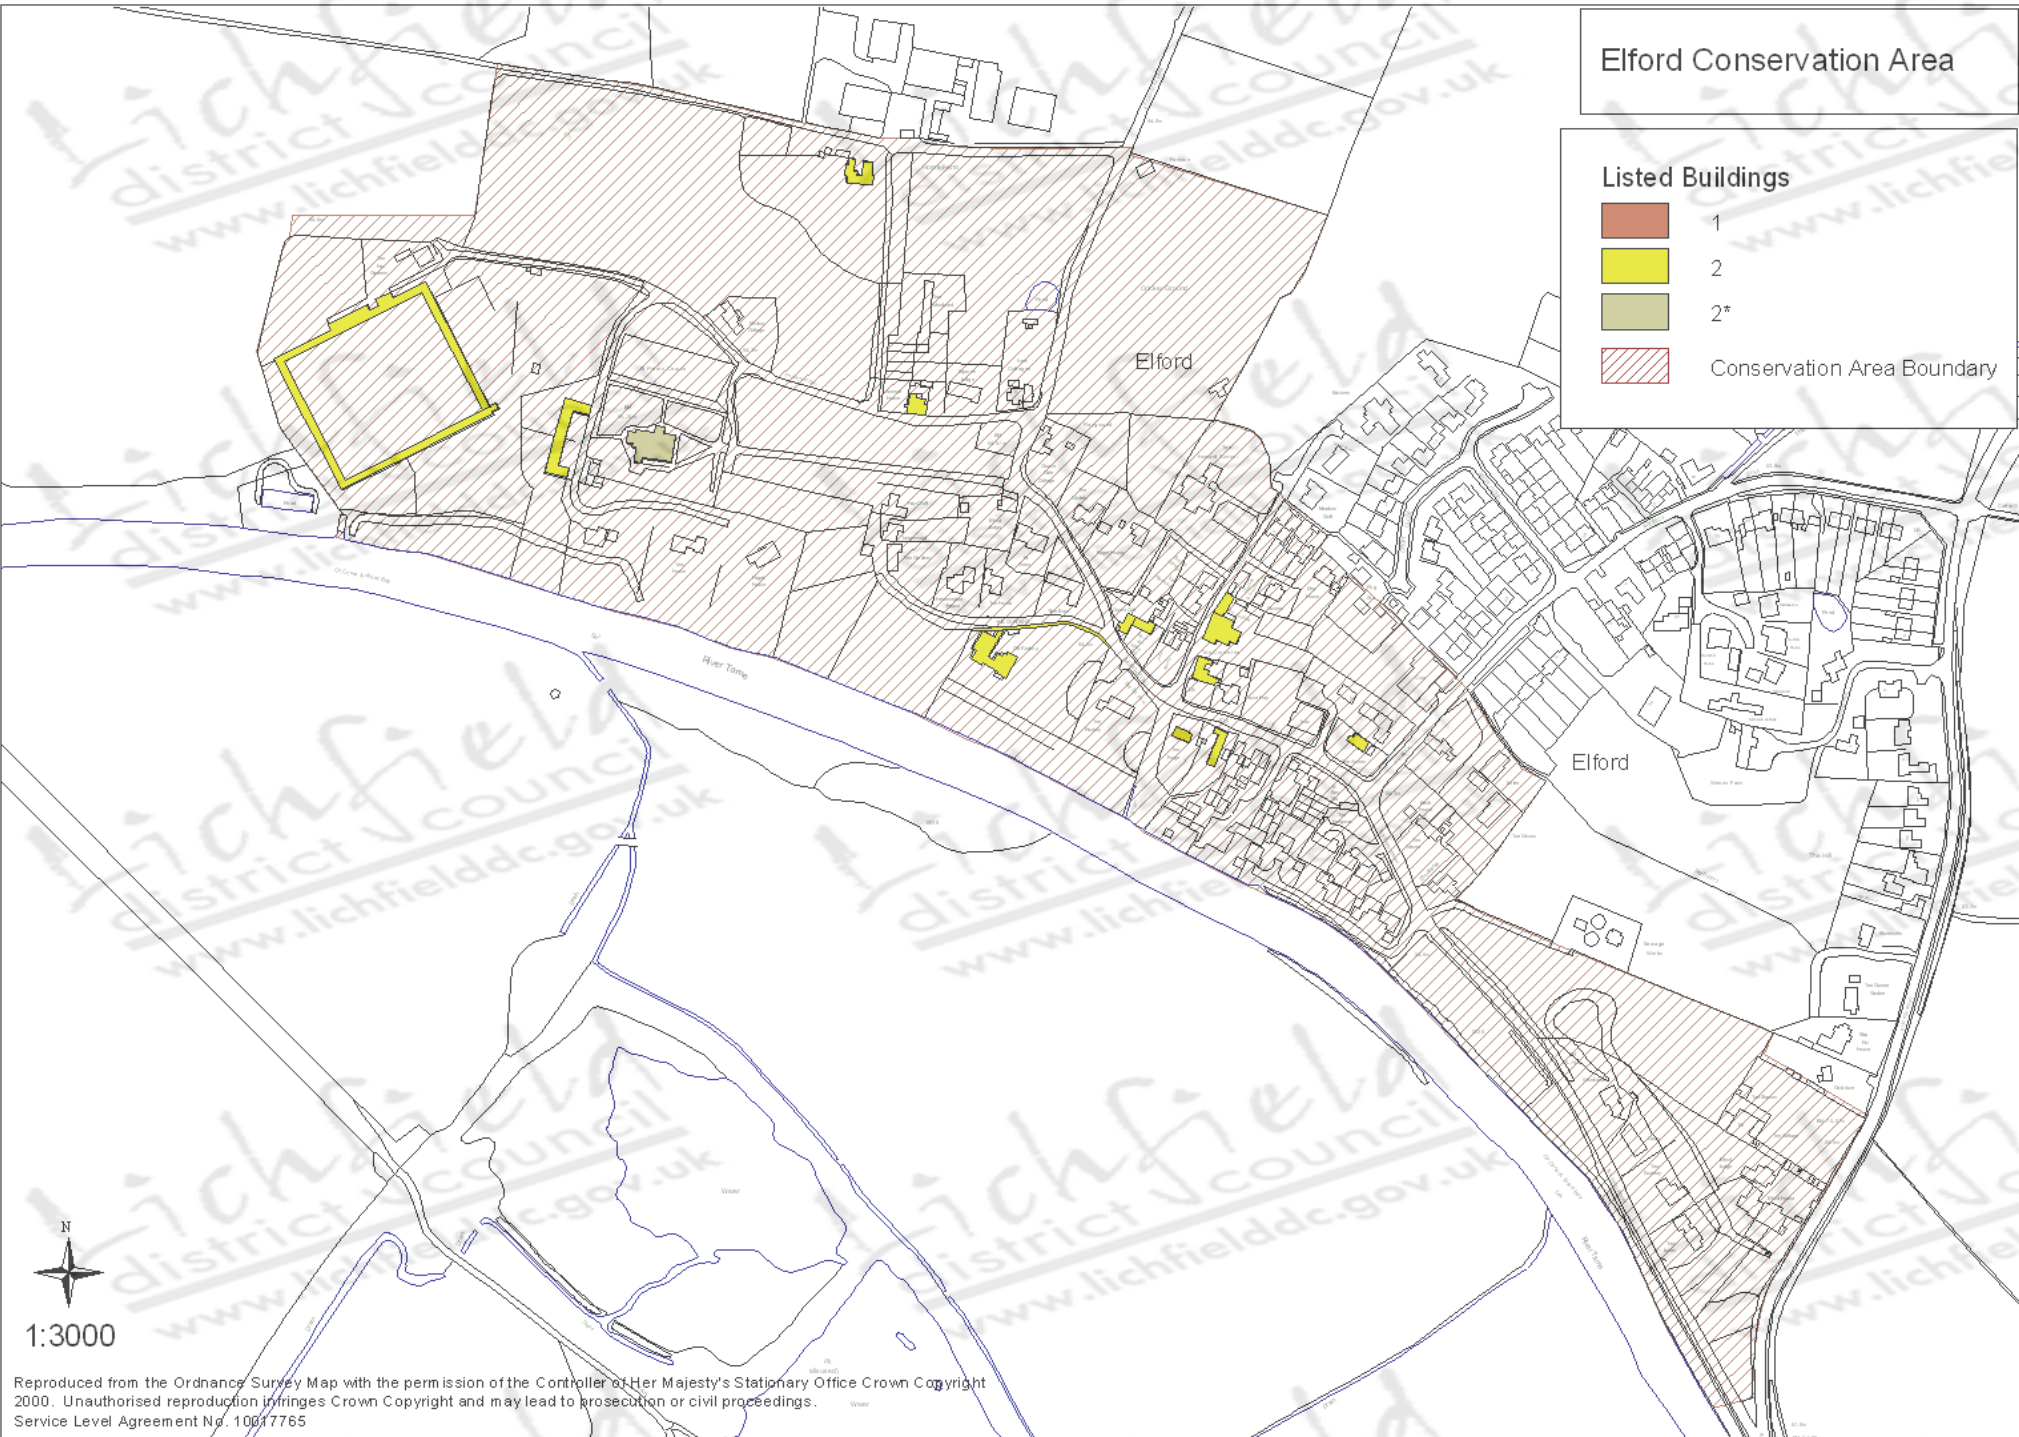

# Elford Conservation Area

**Listed Buildings**

	1
	2
	2*
	Conservation Area Boundary

N  
1:3000

Reproduced from the Ordnance Survey Map with the permission of the Controller of Her Majesty's Stationary Office Crown Copyright 2000. Unauthorised reproduction infringes Crown Copyright and may lead to prosecution or civil proceedings. Service Level Agreement No. 10017765