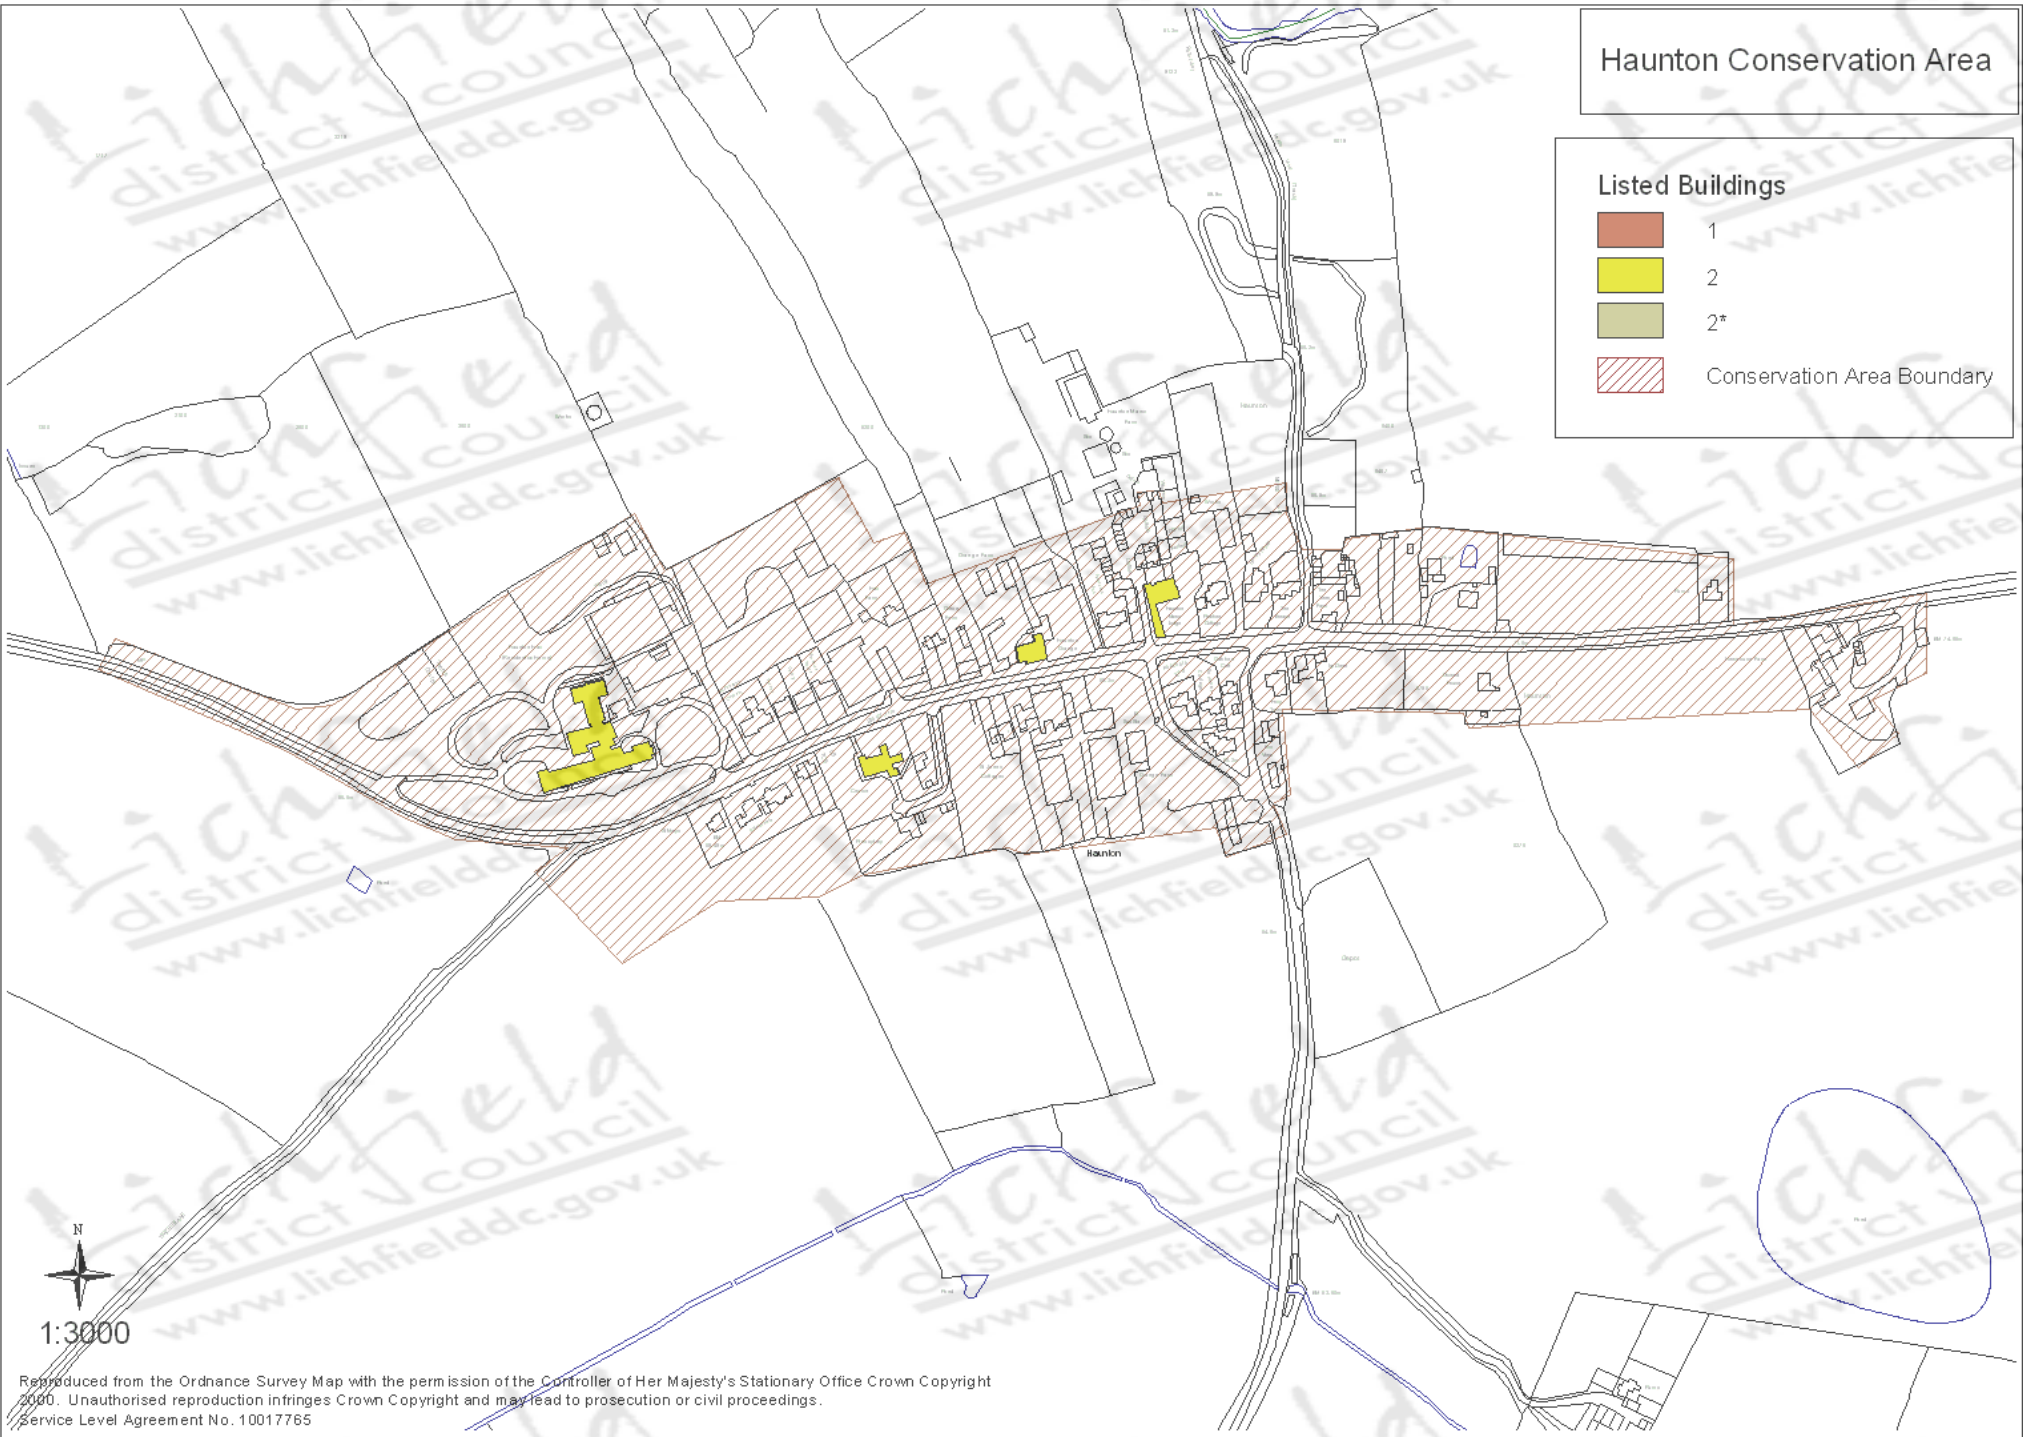

Haunton Conservation Area

Listed Buildings

	1
	2
	2*
	Conservation Area Boundary

1:3000

Reproduced from the Ordnance Survey Map with the permission of the Controller of Her Majesty's Stationary Office Crown Copyright 2000. Unauthorised reproduction infringes Crown Copyright and may lead to prosecution or civil proceedings. Service Level Agreement No. 10017765