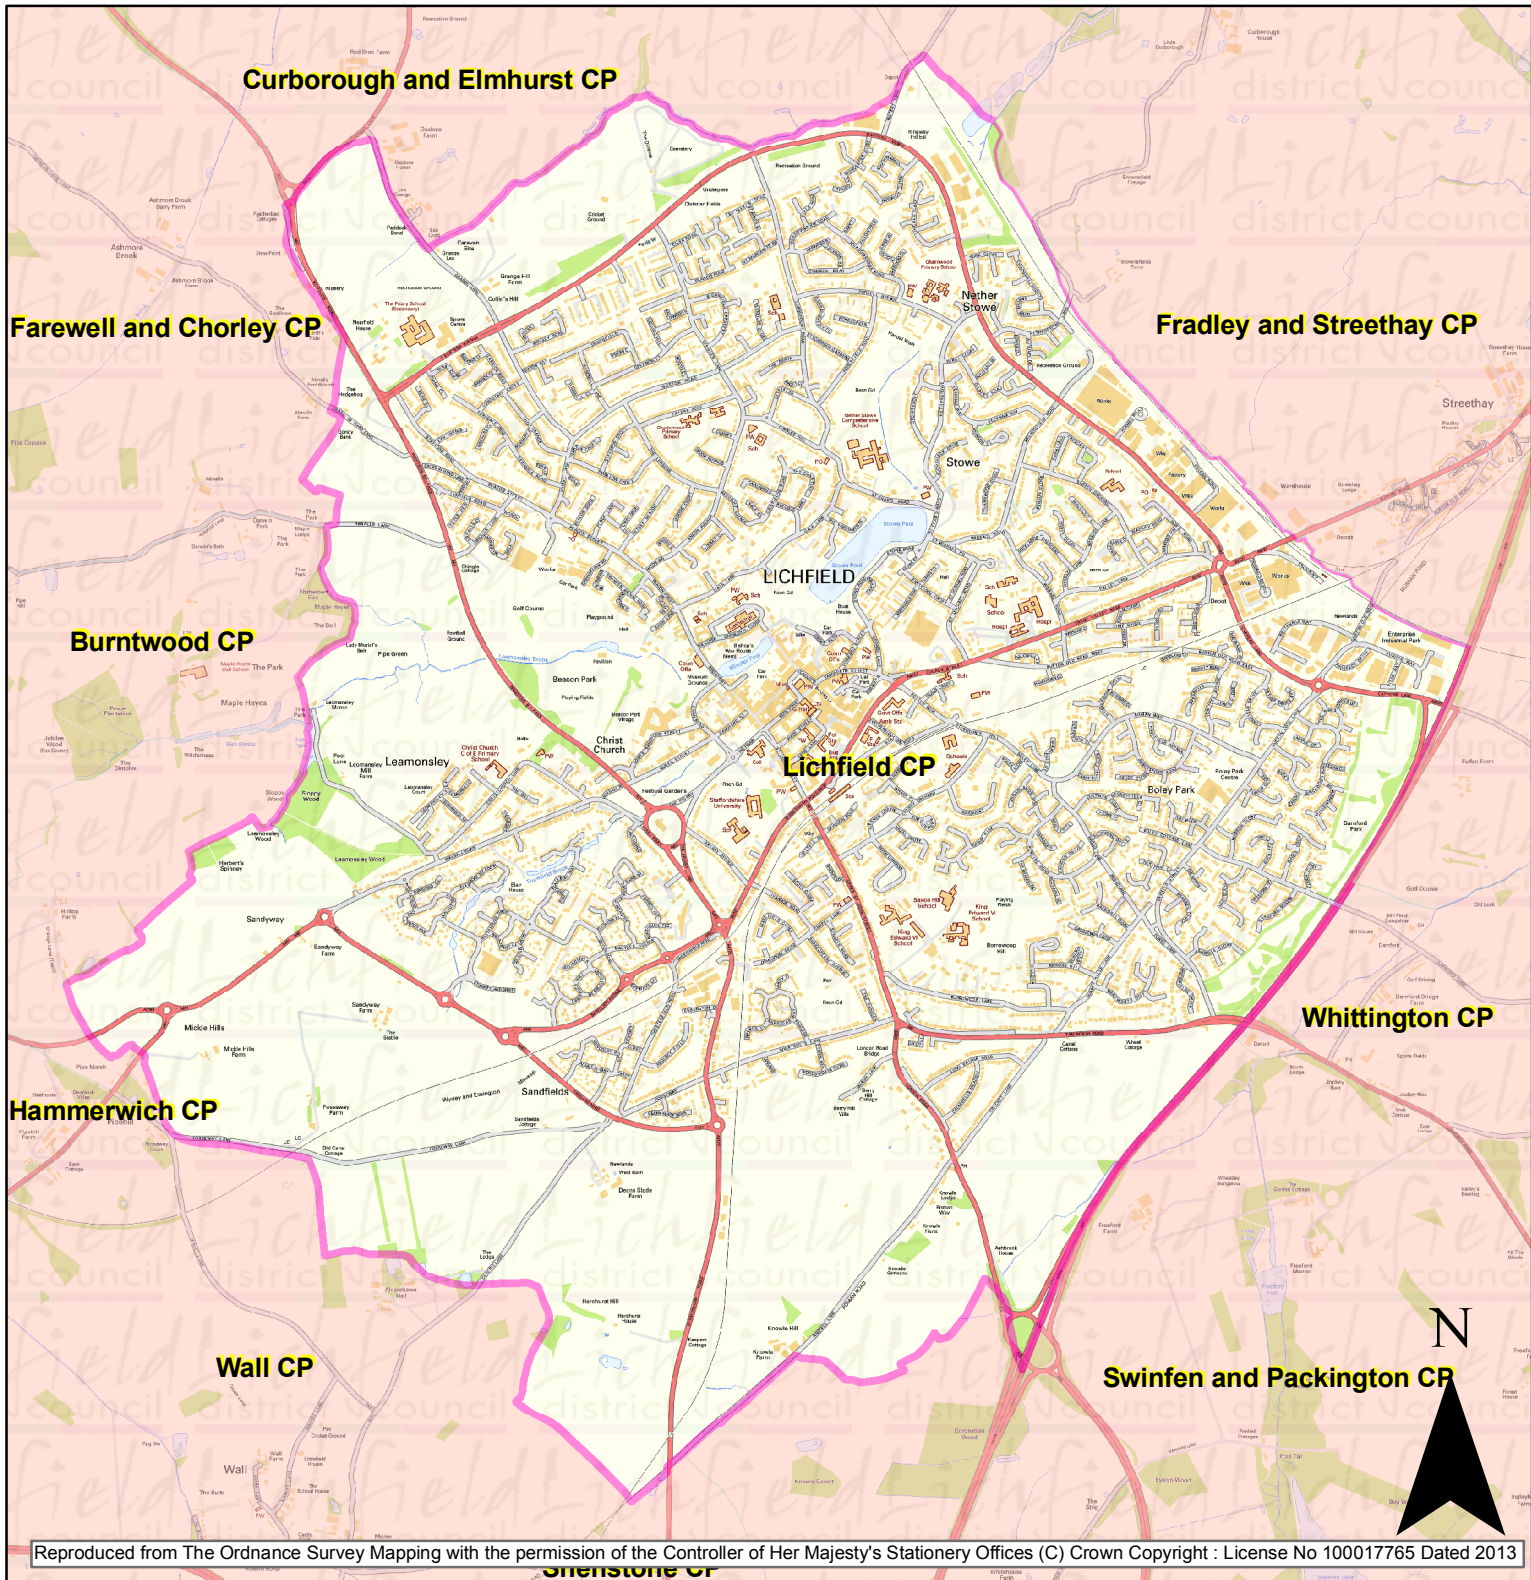

# Lichfield Parish

Reproduced from The Ordnance Survey Mapping with the permission of the Controller of Her Majesty's Stationery Offices (C) Crown Copyright : License No 100017765 Dated 2013

## Key

 Lichfield Parish

Map supplied by Lichfield District Council

**Lichfield**  
district council  
[www.lichfielddc.gov.uk](http://www.lichfielddc.gov.uk)