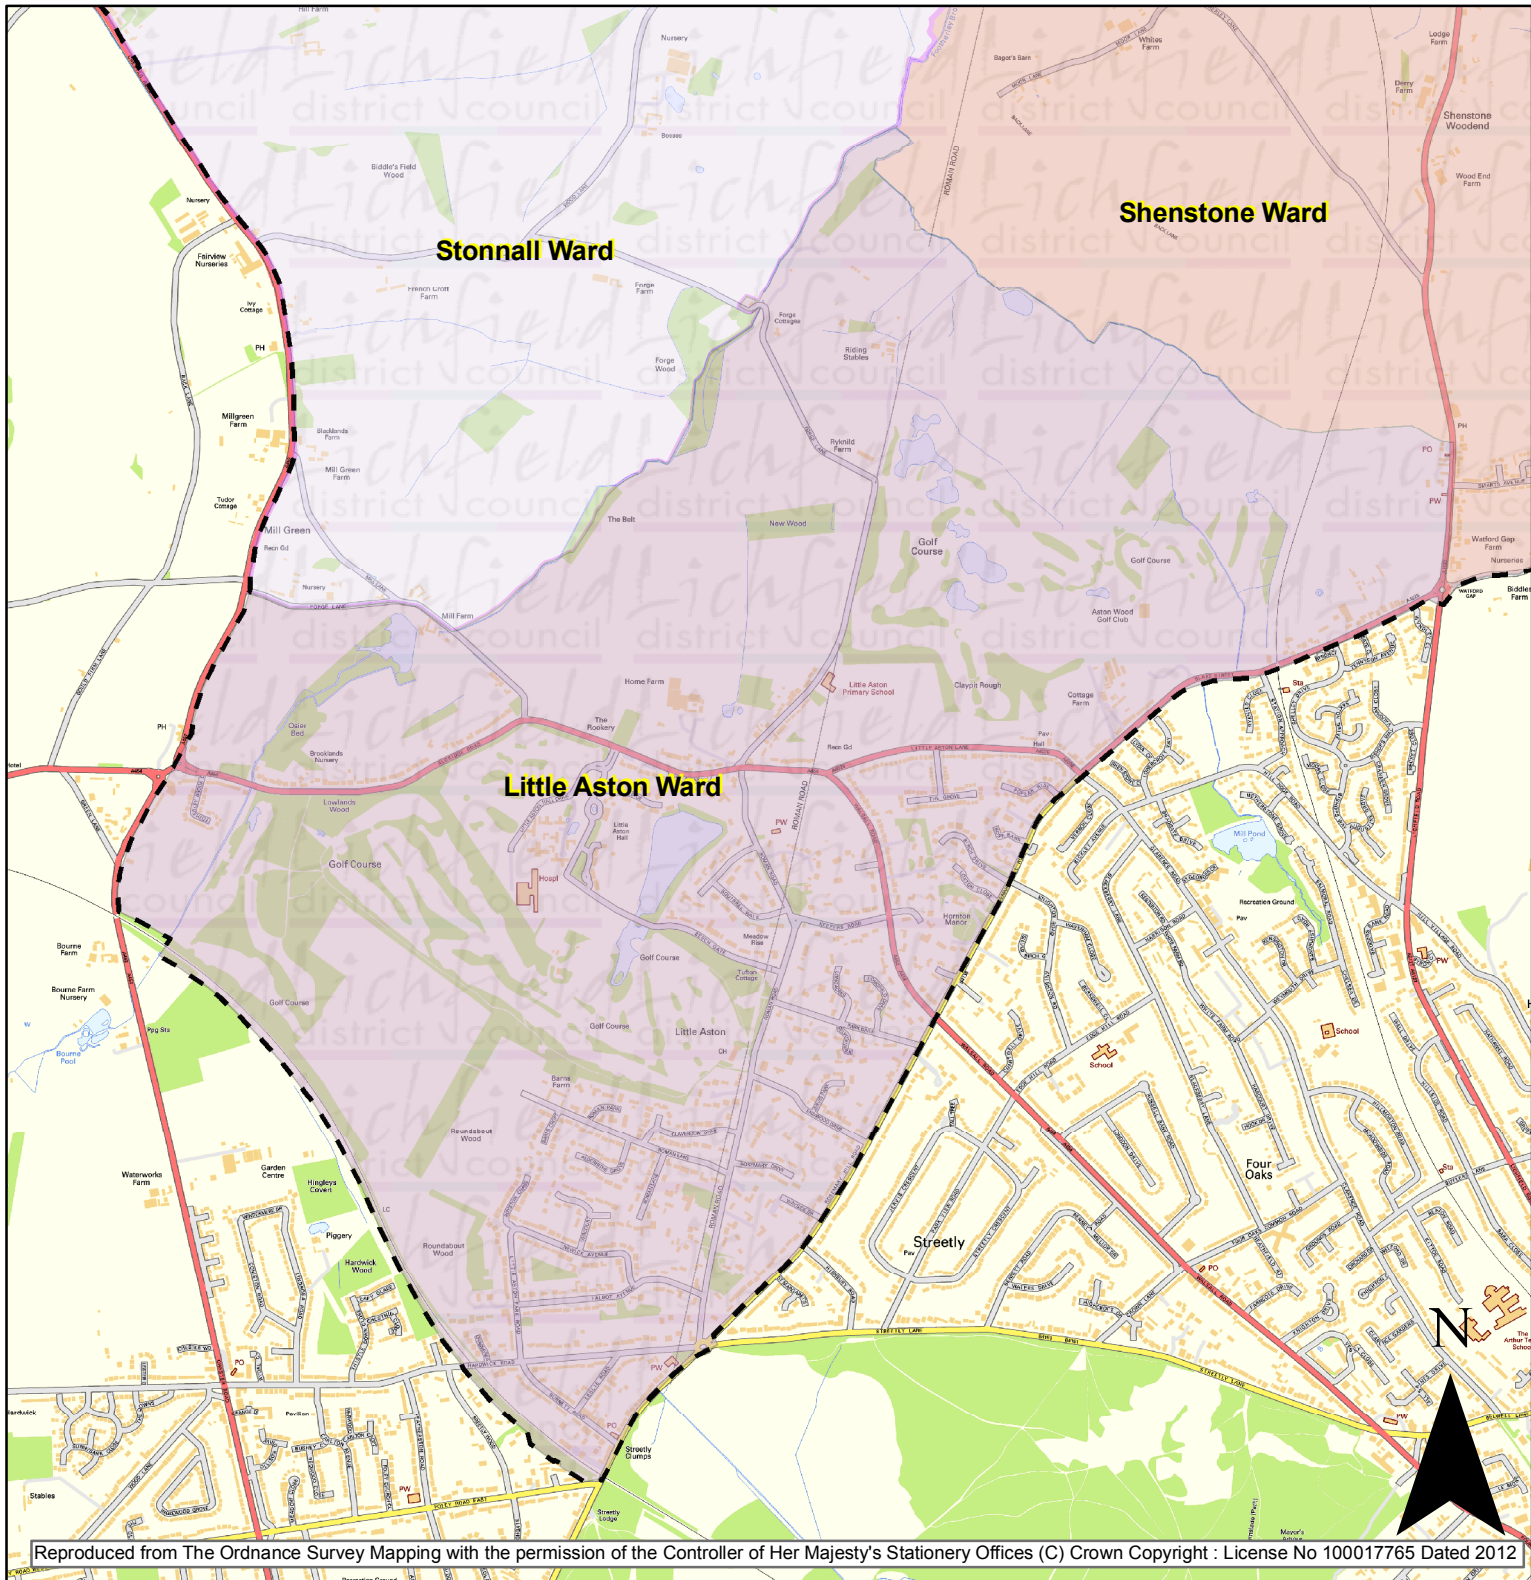

Little Aston Ward

Reproduced from The Ordnance Survey Mapping with the permission of the Controller of Her Majesty's Stationery Offices (C) Crown Copyright : License No 100017765 Dated 2012

Key

 Lichfield District Boundary

 Little Aston Ward

Map supplied by Lichfield District Council

Lichfield
district council
www.lichfielddc.gov.uk