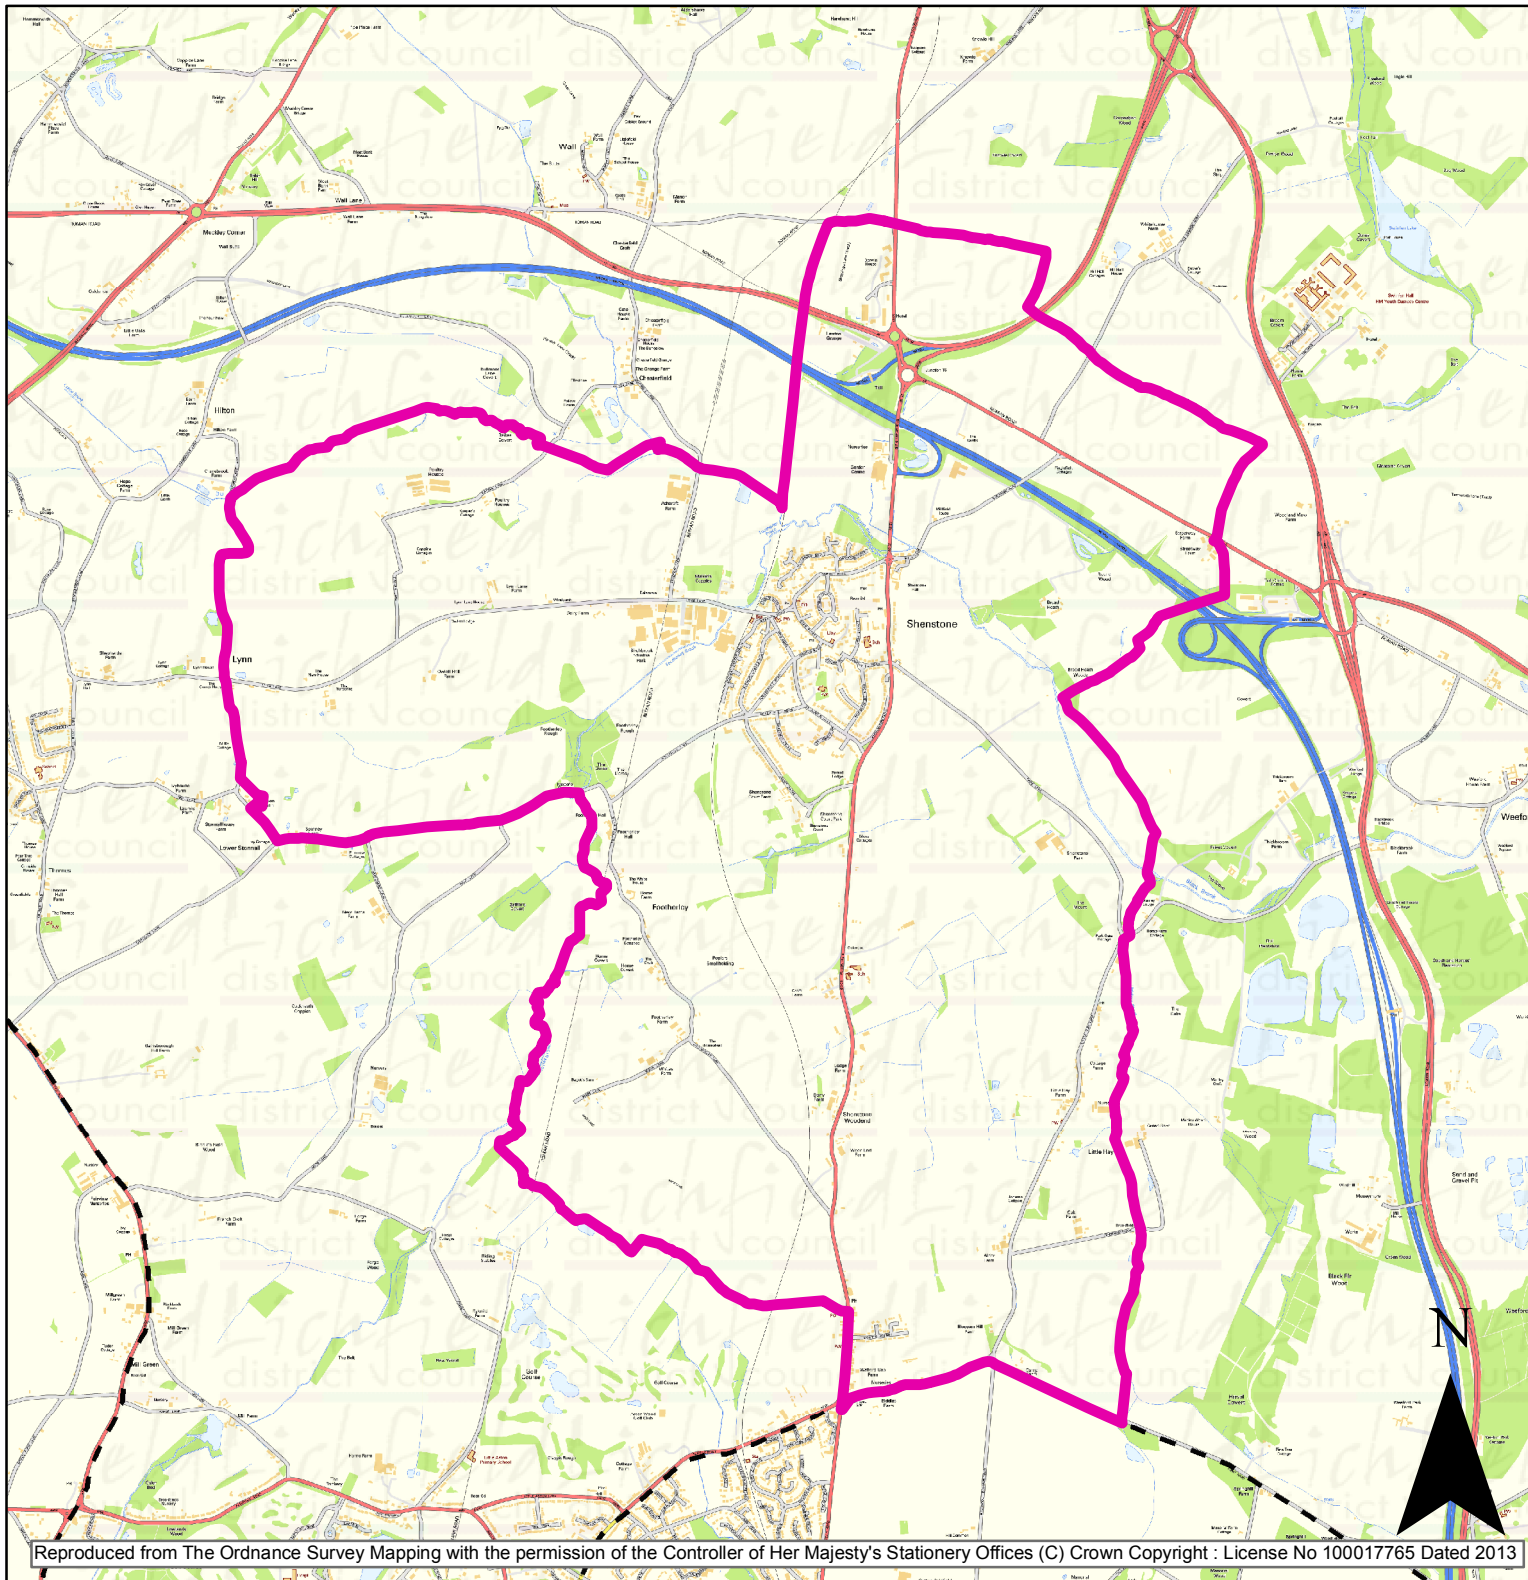

Shenstone Neighbourhood Area

Reproduced from The Ordnance Survey Mapping with the permission of the Controller of Her Majesty's Stationery Offices (C) Crown Copyright : License No 100017765 Dated 2013

Key

-  Lichfield District Boundary
-  Shenstone Neighbourhood Area

Map supplied by Lichfield District Council

Lichfield
district council
www.lichfielddc.gov.uk