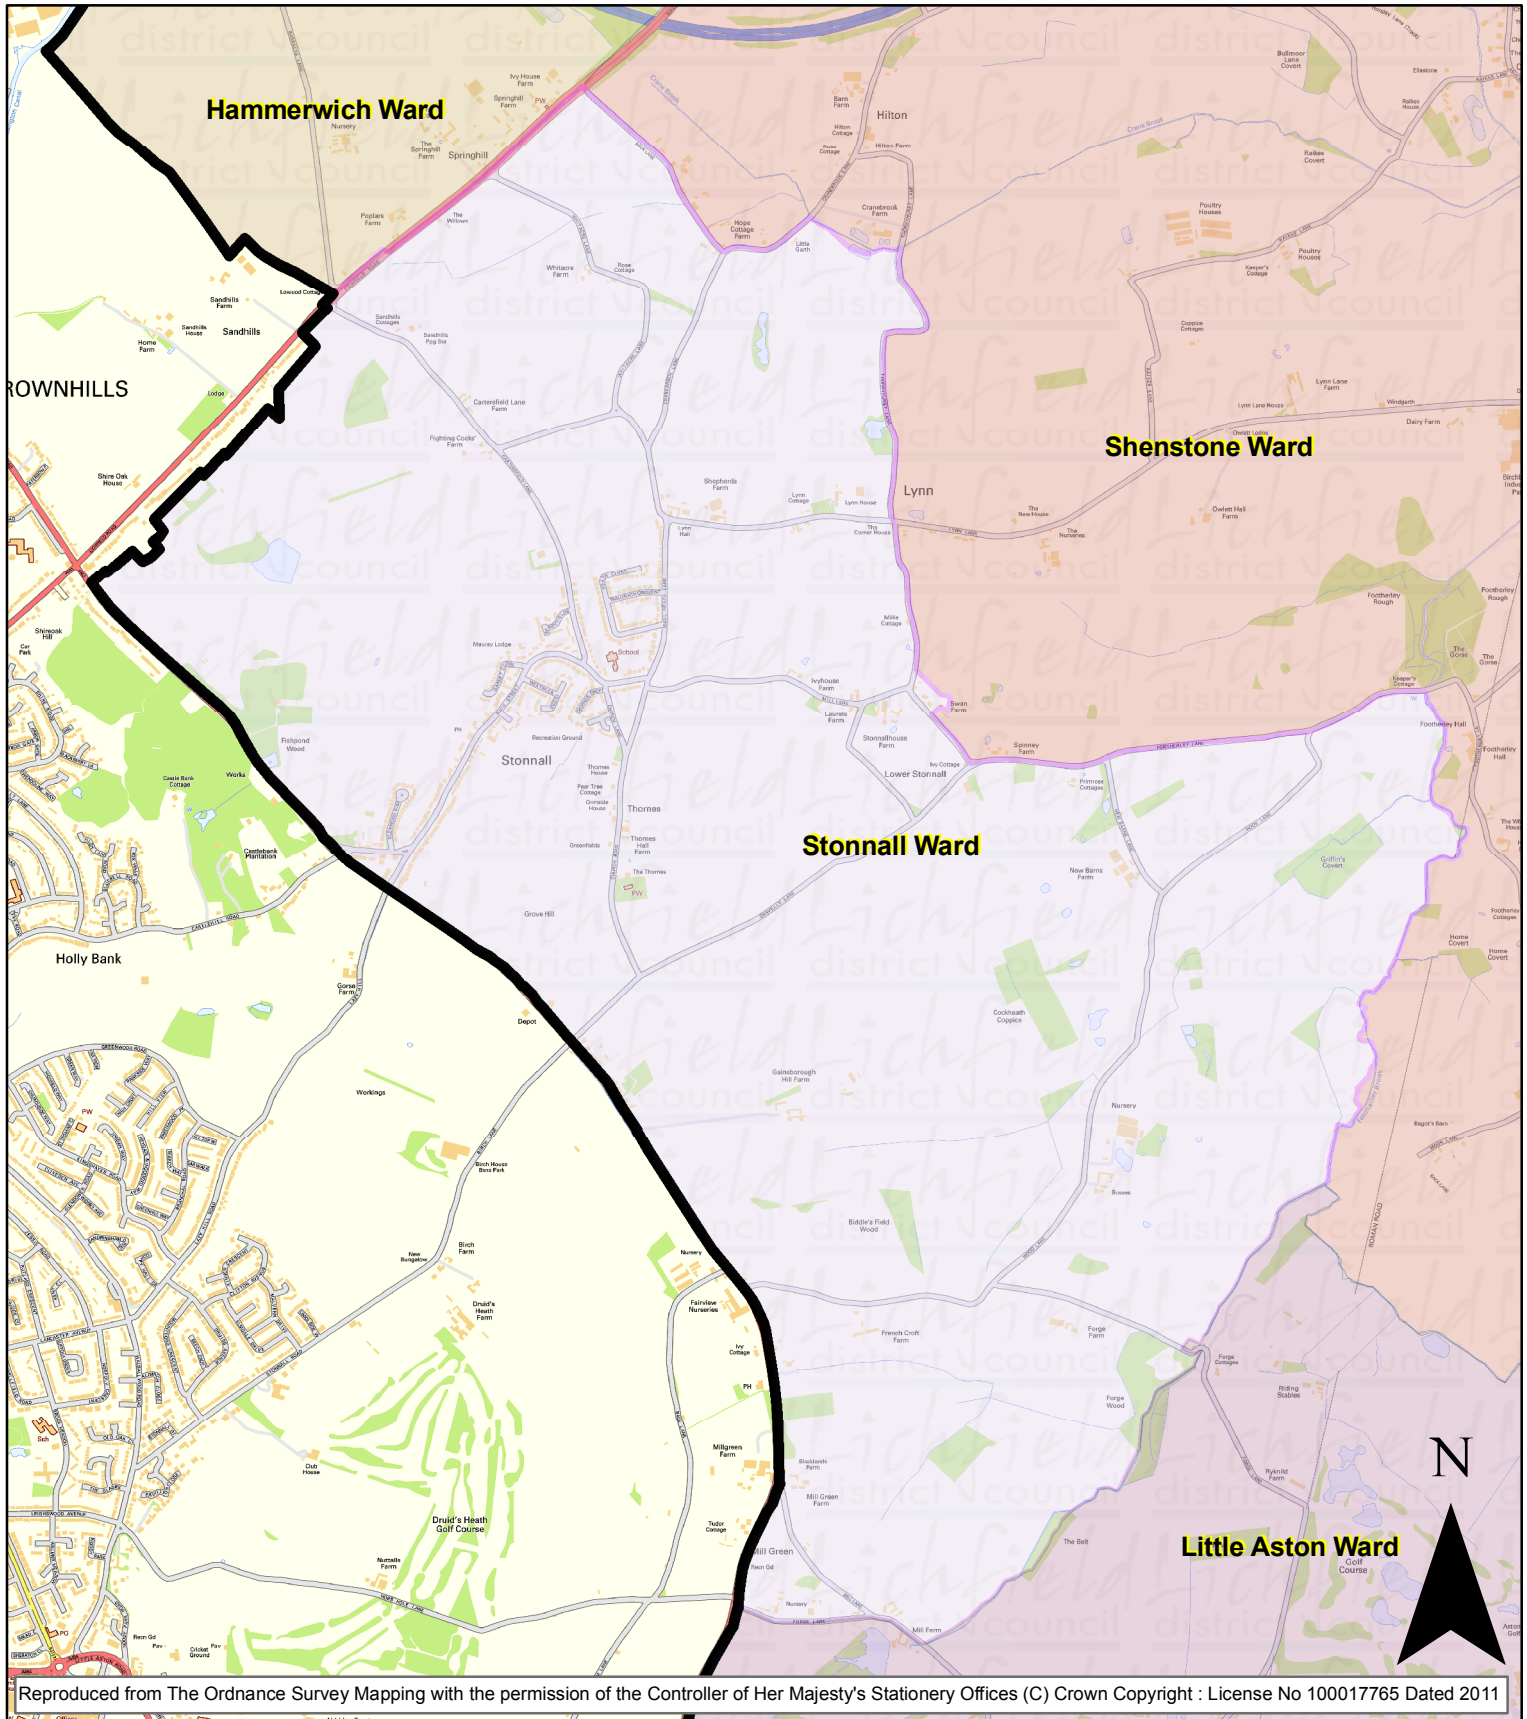

# Stonnall Ward

Reproduced from The Ordnance Survey Mapping with the permission of the Controller of Her Majesty's Stationery Offices (C) Crown Copyright : License No 100017765 Dated 2011

## Key

-  Lichfield Boundary
-  Stonnall Ward

Map supplied by Lichfield District Council

**Lichfield**  
district council  
[www.lichfielddc.gov.uk](http://www.lichfielddc.gov.uk)