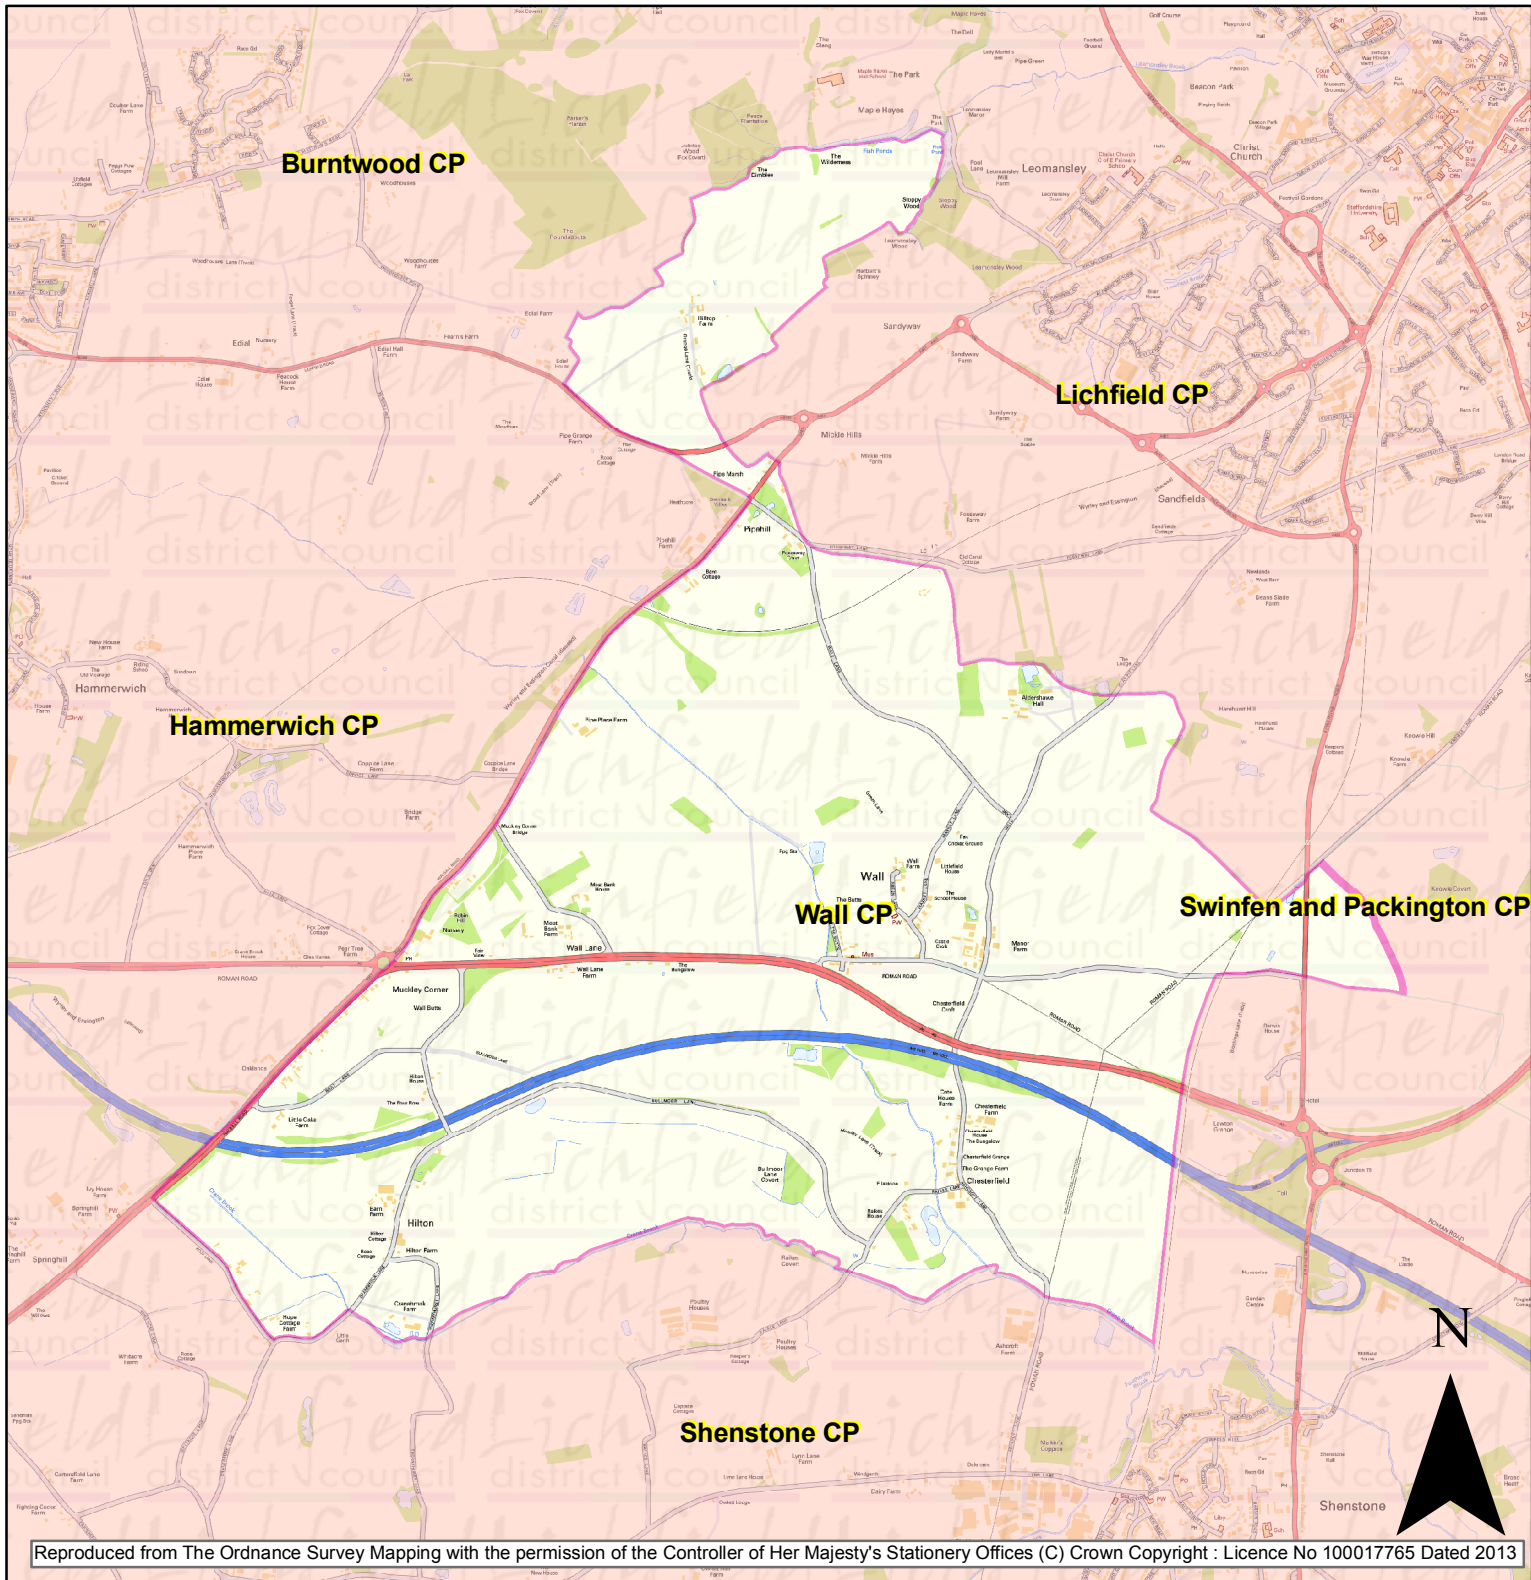

Wall Parish

Key

 Wall Parish

Map supplied by Lichfield District Council

Lichfield
district council
www.lichfielddc.gov.uk