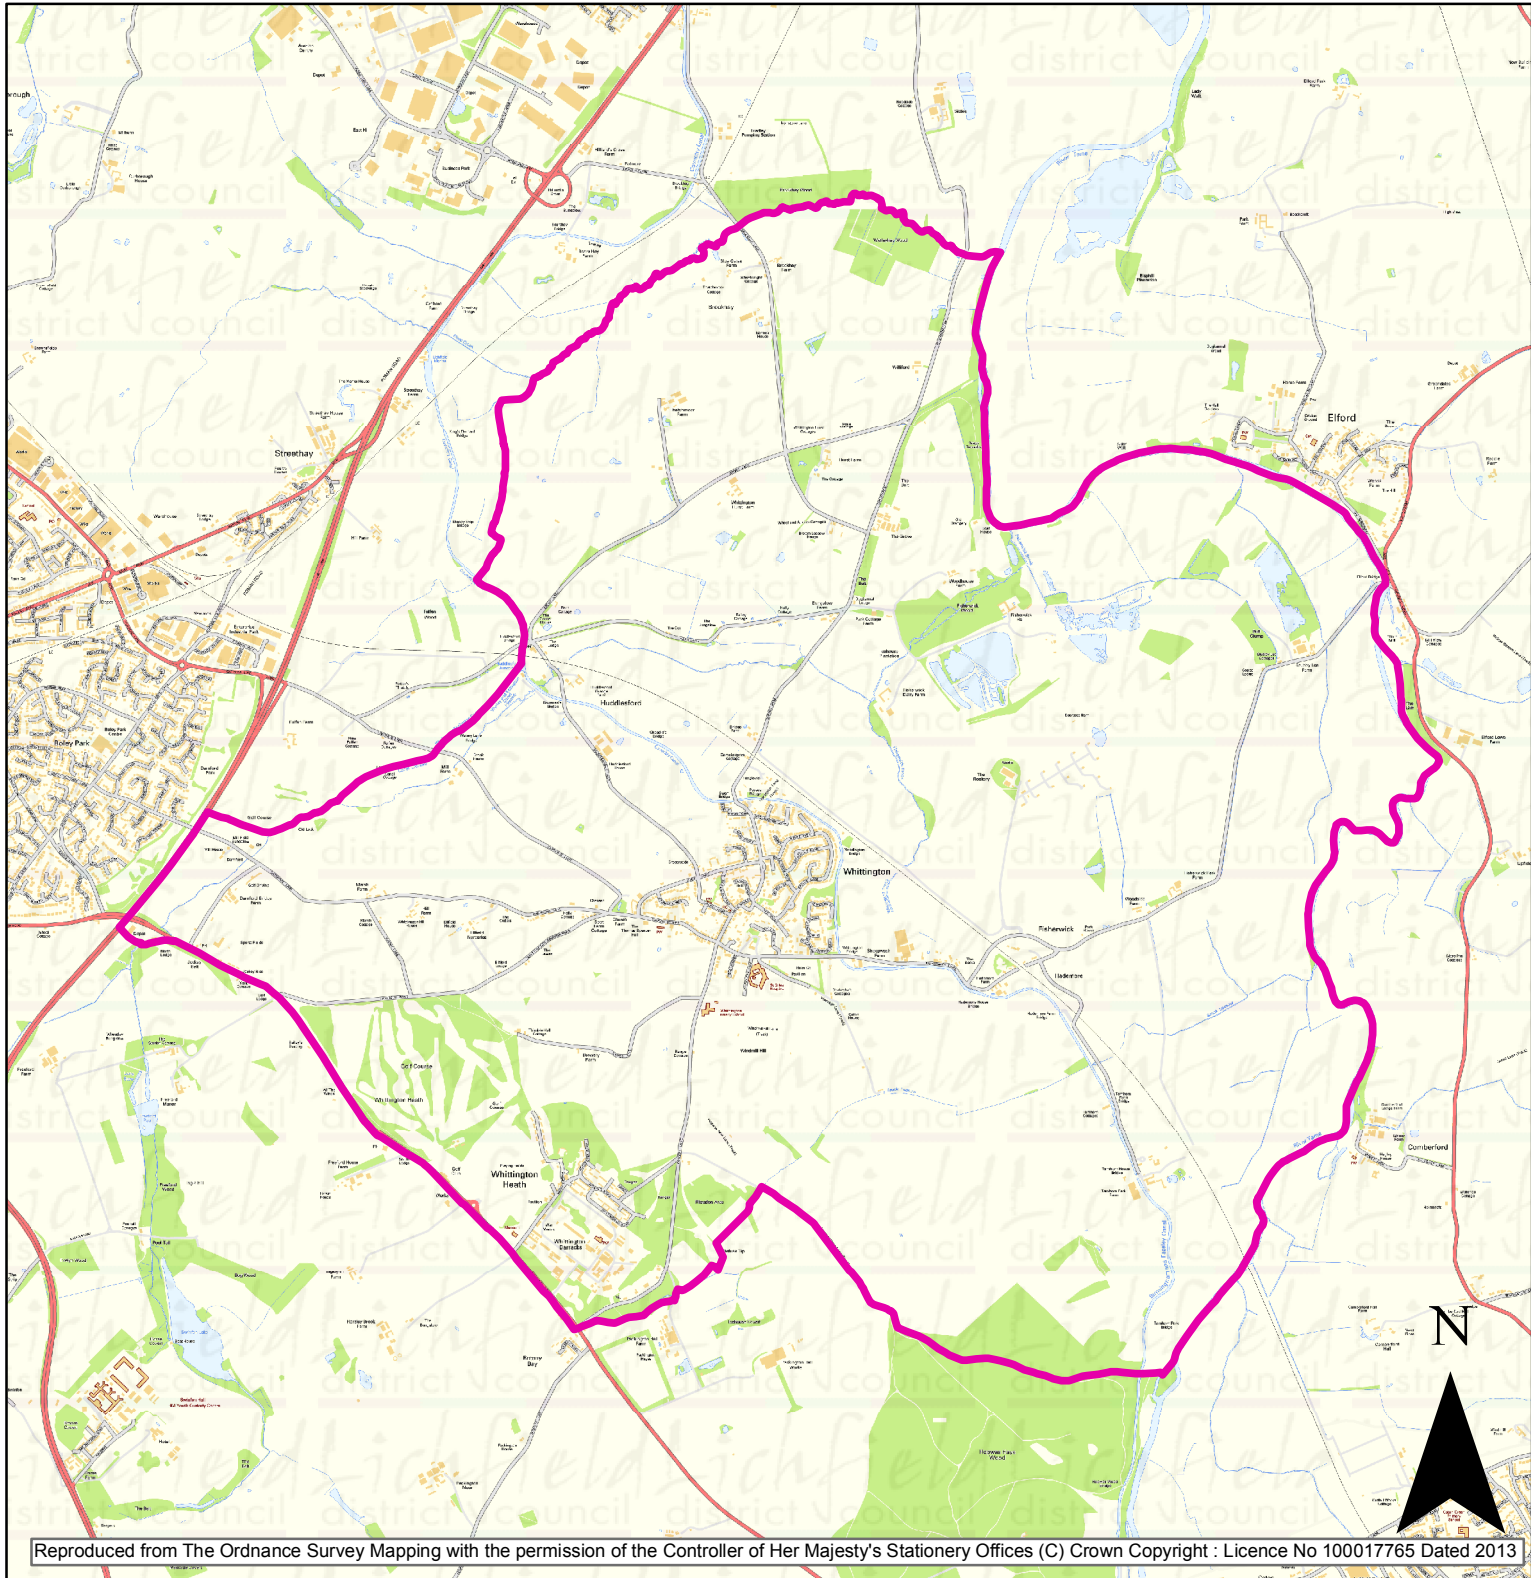

Whittington Parish & Fisherwick Neighbourhood Area

Reproduced from The Ordnance Survey Mapping with the permission of the Controller of Her Majesty's Stationery Offices (C) Crown Copyright : Licence No 100017765 Dated 2013

Key

 Whittington Parish & Fisherwick Neighbourhood Area

Map supplied by Lichfield District Council

Lichfield
district council
www.lichfielddc.gov.uk