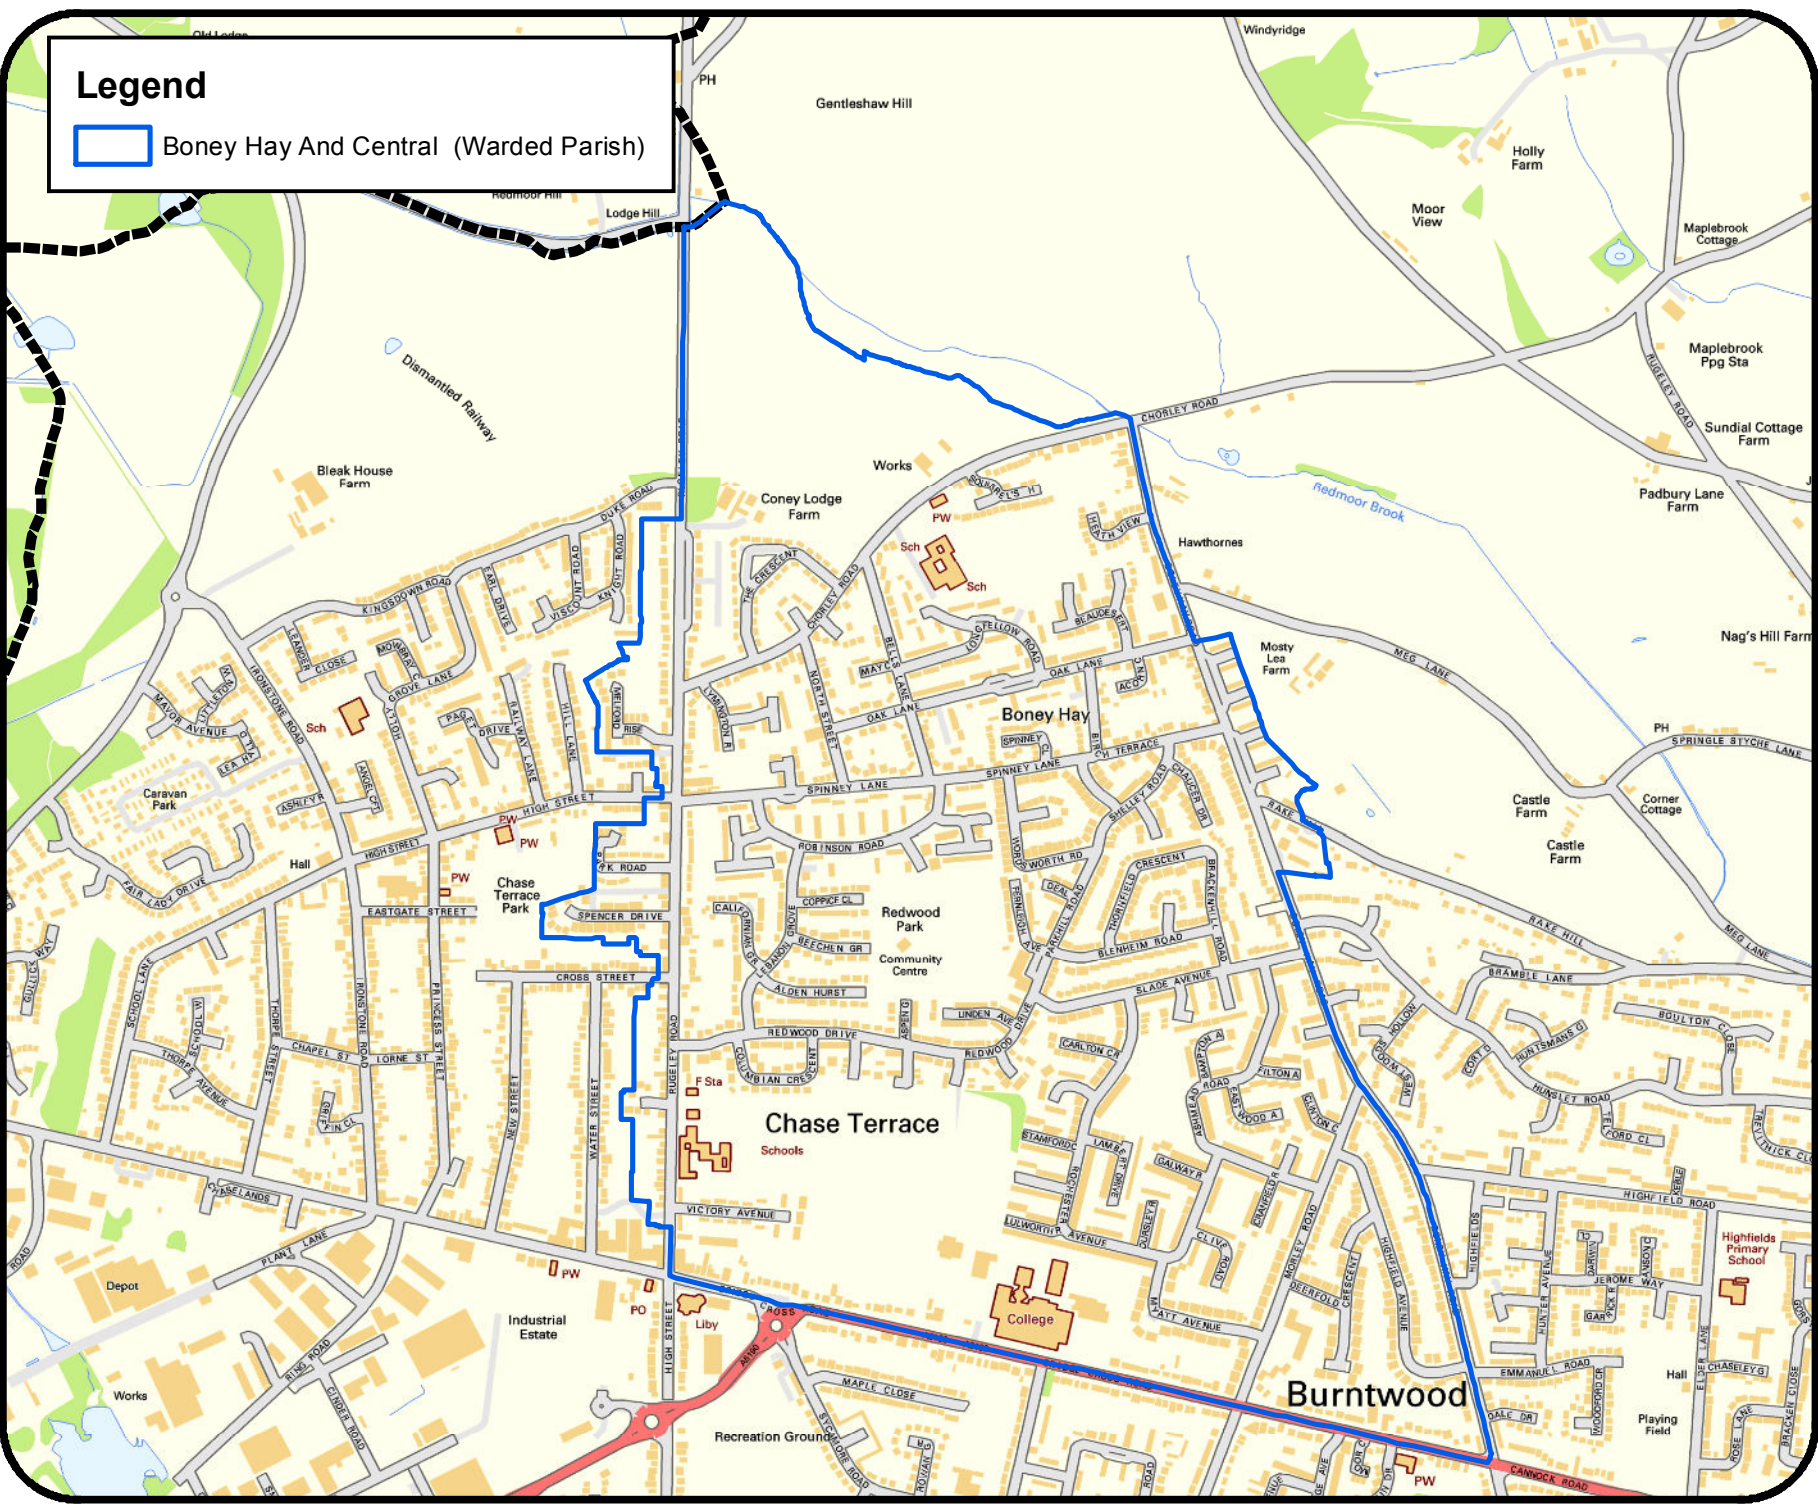

Legend

Boney Hay And Central (Warded Parish)

Lichfield district council

www.lichfielddc.gov.uk

District Council House
Frog Lane
Lichfield
Staffs
WS13 6YY

Telephone: 01543 308000
enquiries@lichfielddc.gov.uk

Document Name:
Street Naming And Numbering_new_Defrag

Drawing Details:

Scale 1:11,442
Date: 18/03/2015
Drawing No:

Drawing Prepared by:
Gareth Thomas - GIS Manager

Coordinate System: British National Grid
Projection: Transverse Mercator
Datum: OSGB 1936
False Easting: 400,000,000
False Northing: -100,000,000
Central Meridian: 2,000
Scale Factor: 0.9996
Latitude Of Origin: 49,000
Units: Meter

© Crown Copyright.
Database Rights 2015
Lichfield District Council.
Licence No : 100017765