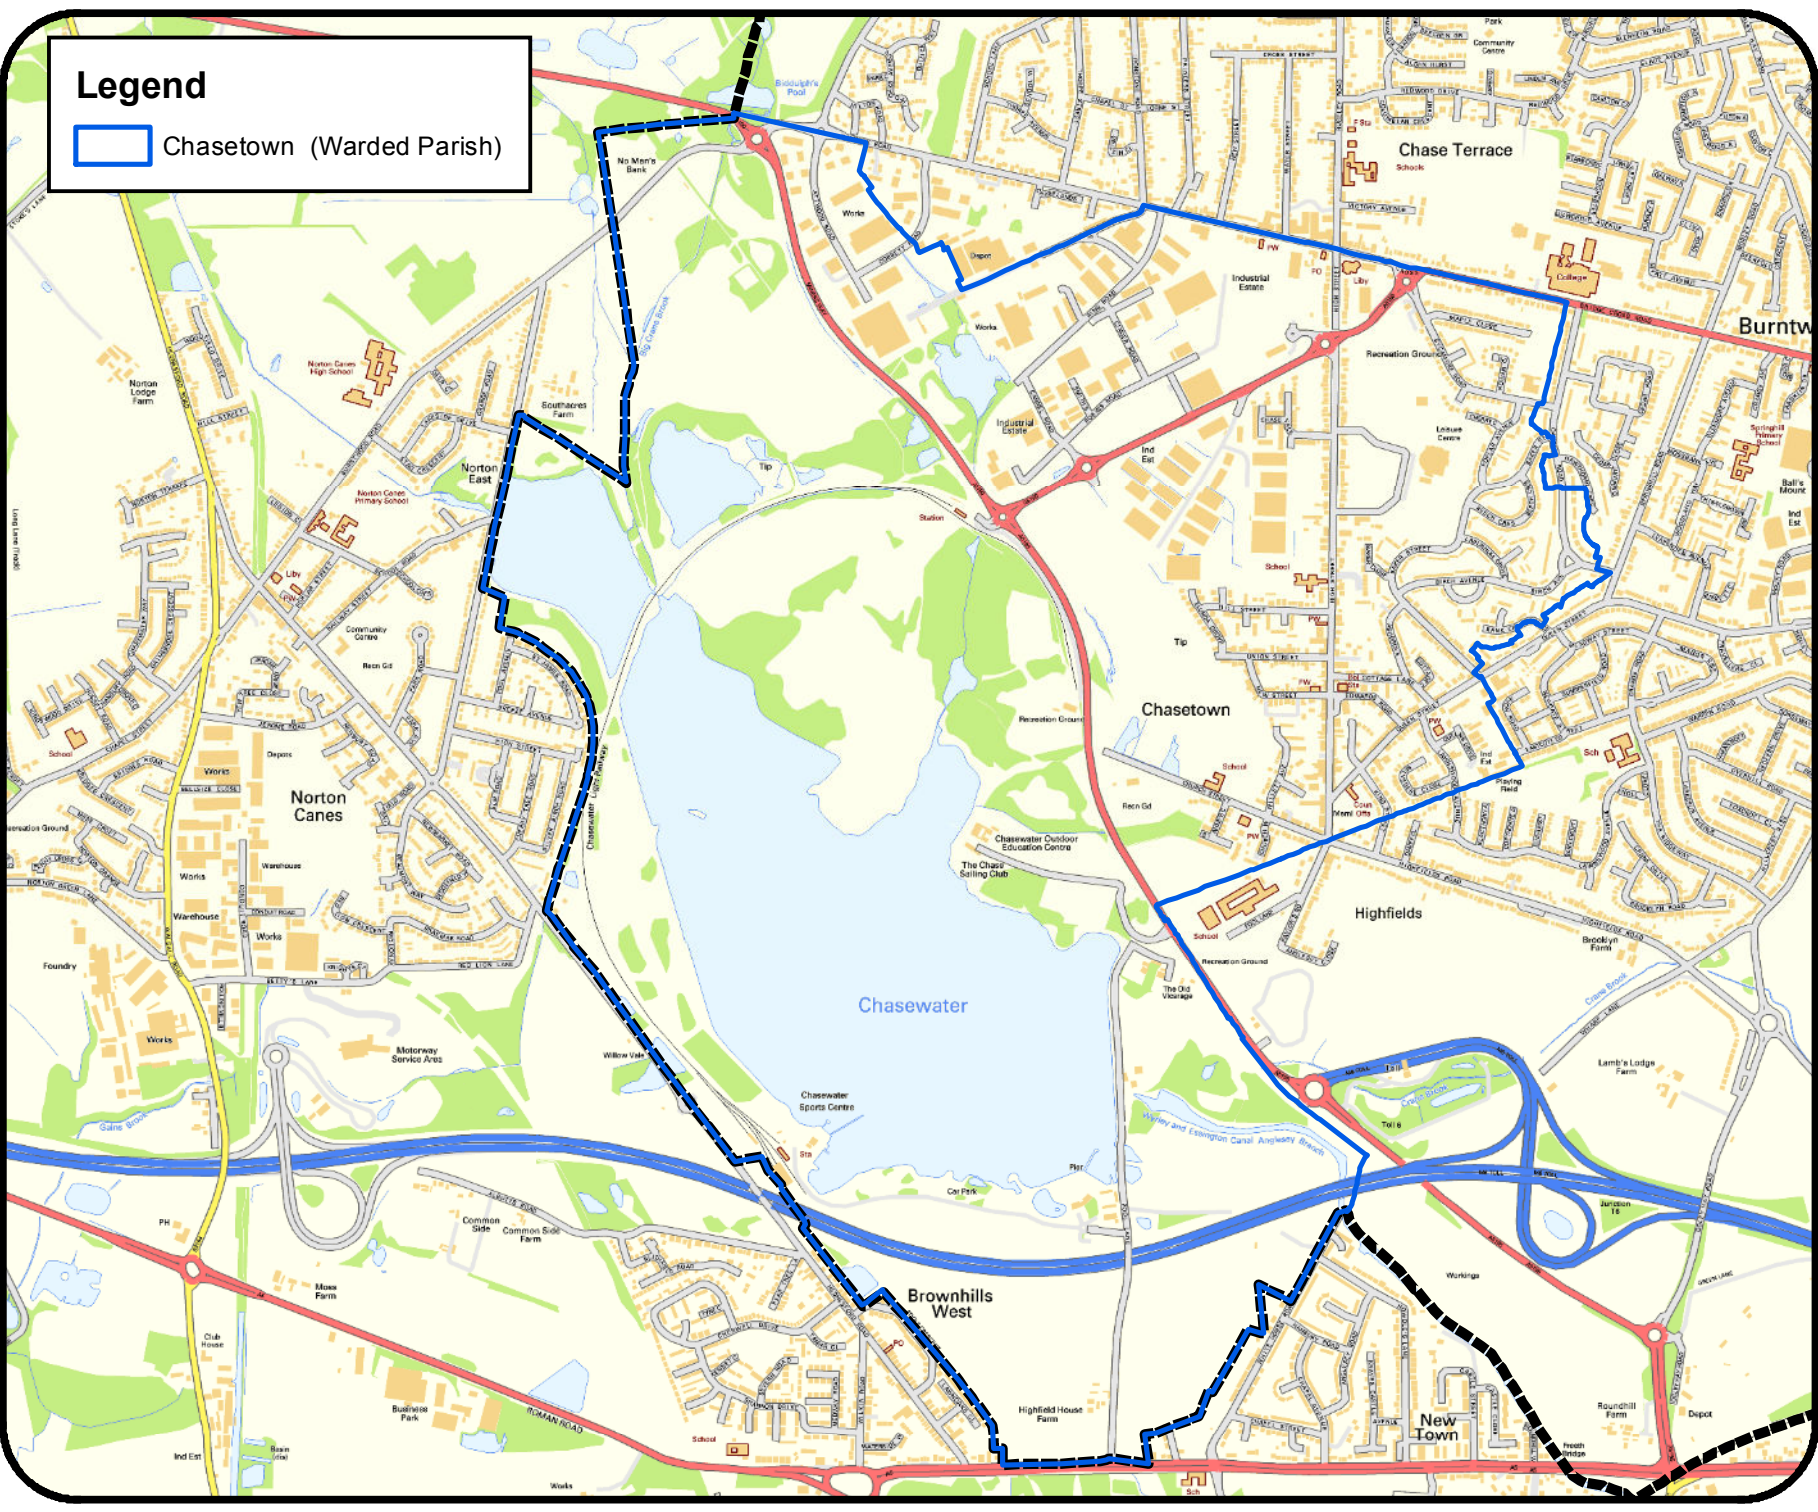

Legend

 Chasetown (Warded Parish)

Lichfield
district council

www.lichfelddc.gov.uk

District Council House
Frog Lane
Lichfield
Staffs
WS13 6YY

Telephone: 01543 308000
enquiries@lichfelddc.gov.uk

Document Name:
Street Naming And Numbering_new_Defrag

Drawing Details:

Scale 1:17,580
Date: 18/03/2015
Drawing No:

Drawing Prepared by:
Gareth Thomas - GIS Manager

Coordinate System: British National Grid
Projection: Transverse Mercator
Datum: OSGB 1936
False Easting: 400,000,000
False Northing: -100,000,000
Central Meridian: 2,000
Scale Factor: 0.9996
Latitude Of Origin: 49,000
Units: Meter